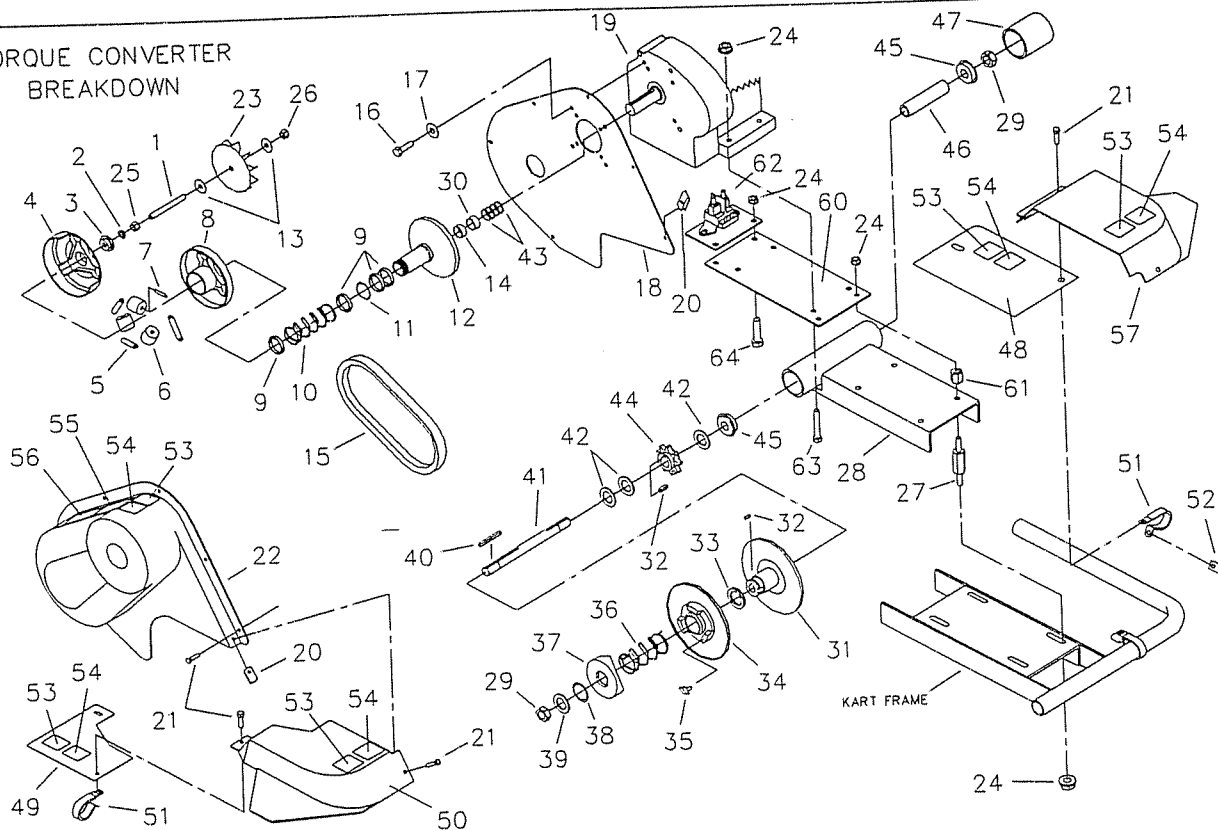

TORQUE CONVERTER BREAKDOWN

REF. NO	PART NO	DESCRIPTION	REF. NO	PART NO	DESCRIPTION	REF. NO	PART NO	DESCRIPTION
1	8689	Stud, 3/8-24 x 4-1/4"	23	8600	Impeller	45	5090	Bearing
2	1130	Washer, 3/8 Split Lock	24	1263	Nut, 5/16-18 Flange	46	2430	Spanner
3	2468	Washer, Pilot	25	2388	Nut, 3/8-24 Hex	47	8194	Cap, Plastic
ASM	2594	Driver Pulley Assembly (incl. REF. 4-12)	26	9123	Nut, 3/8-24 Toplock Hex	48	8443	Right Deck Cover
4	*	Cover and Drive Plate	27	9186	Bolt, 5/16-18 x 1-1/2"	49	8924	Left Deck Cover
5	2472	Extension Spring	28	8908	Chassis	50	8923	Caliper Cover - Left
6	2470	Cam Roller	29	1466	Nut, 5/8-11 Flexlok Jam	51	8266	Loop Clip
7	2471	Spring Clip	30	4914	Spacer, 1" ID x 9/16	52	8227	Clip Nut
8	*	Moveable Face and Hub	ASM	8664	Driven Pulley Assembly (incl. REF. 31-39)	53	1049	Decal, Caution
9	2474	Guide Bushing	31	*	Fixed Face and Post	54	4912	Decal, Warning: Guard
10	2475	Compression Spring	32	1031	Key, 3/16sq x 1/2"	55	8138	Decal, Warning: Hair Entang.
11	*	Retaining Ring	33	2483	Spacer	56	6958	Decal, Tire Pressure
12	*	Fixed Face and Post	34	*	Moveable Face and Cam	57	8441	Caliper Cover - Right
13	9125	Washer, 3/8 Flat	35	2516	Button Insert	58	9176	Bolt, 5/16-18 x 1"
14	1082	Spacer, 1" ID x 7/16	36	2480	Torsion Spring	59	9030	Washer, 5/16 Int. Lock
15	6814	Belt, Symmetrical	37	*	Fixed Cam	60	10411	Adapter Plate
16	9101	Bolt, 5/16-24 x 3/4"	38	2478	Thrust Washer	61	8506	Engine Standoff
17	9060	Washer, 5/16 Plain	39	2477	Retaining Ring	62	8679	Solenoid Assembly
18	8745	Cover Panel	40	3403	Key, 3/16sq x 2"	63	9186	Bolt, 5/16-18 x 1-1/2"
19	10421	Engine, 12HP Tecumseh	41	8854	Jackshaft, 13.69"	64	2264	Bolt, 5/16-18 x 3/4"
20	2449	Nut, Tinnerman	42	1119	Spacer, 5/8ID x 1/8"	NI	9677	Decal, Warning: Hot Surfaces
21	9006	Bolt, 1/4-20 x 1/2" Whiz	43	3887	Spacer, 1" ID x 1/16	NI	9678	Decal, Warning: Eng. Exhaust
22	8739	Cover Assembly	44	1125S	Sprocket, 9T #420	NI	5964	Decal, Oil Warning

* = Not Available Separately
ASM = Assembly   NI = Not Illustrated