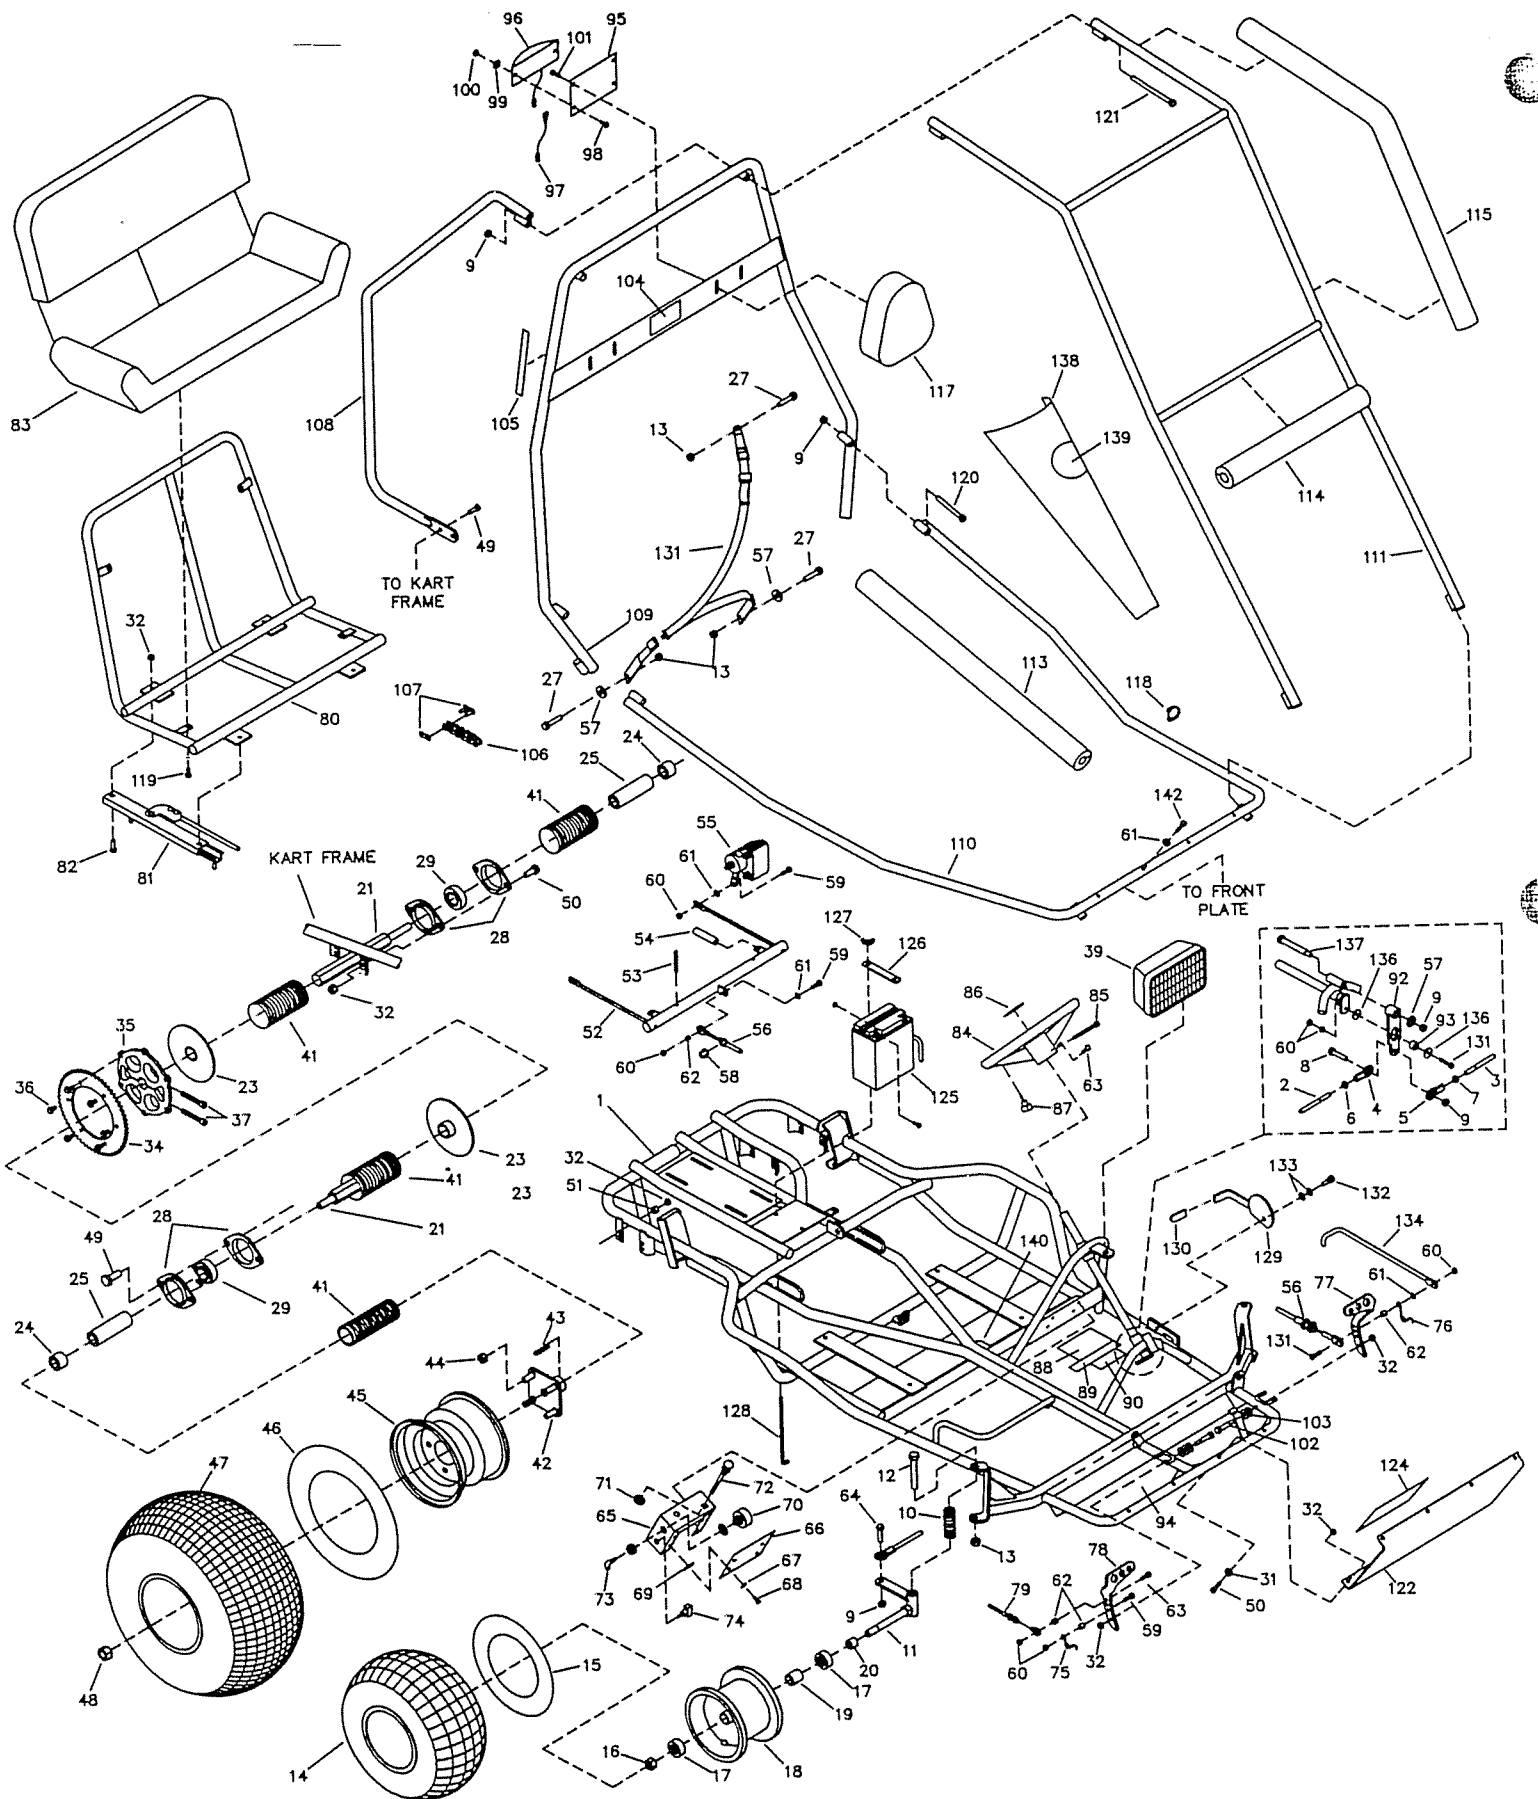

REPAIR PARTS - 812-50

REF. NO.	PART NO.	DESCRIPTION	REF. NO.	PART NO.	DESCRIPTION
1	8675-20	Frame - Yellow	72	8118	Choke Cable
2	8341	Tie Rod, 23 inch	73	2290	Ignition Key
3	3224	Tie Rod, 8-3/4 inch	74	6391	Light Switch Assembly
4	1414	Rod End - RH	75	9503	Spring, Right Wound
5	1415	Rod End - LH	76	9502	Spring, Left Wound
6	9092	Nut, 3/8-24 RH Jam	77	1436	Brake Pedal
7	9094	Nut, 3/8-24 LH Jam	78	6309	Throttle Pedal, Trimmed
8	9145	Bolt, 3/8-16 x 1-3/4"	79	9345	Throttle Cable
9	9085	Nut, 3/8-16 Toplock	80	8688-2	Seat Frame Weldment
10	8448	Compression Spring	81	6722	Seat Slide Pair
11	2457	Spindle, Right	82	2264	Bolt, 5/16-18 x 3/4"
NI	2458	Spindle, Left	83	8692	Seat Back/Bottom
12	8453	Bolt, 1/2-13 x 6-1/2"	84	6038	Steering Wheel
13	1012	Nut, 1/2-13 Toplock	85	9080	Bolt, 1/4-20 x 2-3/4"
14	4915	Tire, 145/70 x 6 Knobby	86	1689	Decal, Steering Wheel
15	3802	Inner Tube, 6"	87	6394	Stop Switch Assembly
16	1046	Nut, 5/8-11 Toplock	88	4504	Decal, Yellow Warning
17	5090	Bearing, 5/8 ID	89	8153	Decal, Age Restriction
18	9309FP	Wheel Assembly, Front (incl. 14-19)	90	8399	Decal, Seat Belt Warning
19	5950	Spanner, 5/8 ID x 2-1/8"	91	1848	Bolt, 1/4-20 x 1-1/4"
20	5157	Spacer, 5/8 ID x 3/4"	92	9834-2	Steering Crank Weldment
21	10455	Axle Weldment	93	9873	Cam Follower Bearing
22	---	---	94	1441	Decal, Front Floor Pan
23	6314H	Brake Rotor	95	6305-2	Tail Light Bracket
24	4914	Spacer, 1" ID x 9/16"	96	6508	Tail Light Assembly
25	8462	Spacer, 1" ID x 2-3/4"	97	6319	Tail Light Ground Wire
26	8373	Seat Belt, Shoulder / Lap	98	9106	Bolt, #10-32 x 1/2"
27	9188	Bolt, 1/2-13 x 1-1/2"	99	6039	Washer, #10 Internal Lock
28	6617	Bearing Flange	100	6193	Nut, #10-32 Acom
29	3941H	Bearing, 1" ID	101	5839	Bolt, 1/4-20 x 3/4" Flanged Whiz
30	---	---	102	1447	Pedal Bolt
31	9060	Washer, 5/16" Flat	103	9091	Washer, 3/8 Flat
32	1189	Nut, 5/16-18 Toplock	104	8138	Decal, Warning: Long Hair
33	9186	Bolt, 5/16-18 x 1-1/2 GR5	105	6540	Decal, Warning: Wear Helmet
ASM	6420H	Sprocket Asm. (incl. 34-37)	106	9343	Chain, 420 x 71 Links plus Master Link
34	6282	Sprocket 420P 54T	107	2037	Master Link, 420 Chain
35	6280H	Sprocket Hub	108	8702-2	Rear Bar
36	9006	Bolt, 1/4-20 x 1/2" Whiz Flange	109	8700-2	Center Bar
37	6701	Bolt, 5/16-18 x 1-1/4" SHCS	110	8699-2	Front Bar
38	---	---	111	10472	Overhead Bar
39	10572	Headlight Assembly	112	---	---
40	---	---	113	10425B	Foam, 30" Black
41	K808-02	Axle Guard Kit	114	8728B	Foam, 19-1/2" Black
42	1557H	Wheel Hub w/Studs	115	8725B	Foam, 37" Black
43	---	---	116	8463	Spacer, 1" ID x 2.625"
44	1428	Nut, 1/2-13 Cone Wheel	117	6320	Headrest
ASM	1412	Wheel Asm, Rear (incl. 45-47)	118	8730	Plastic Hose Clamp, 1-1/4" ID
45	1451	Wheel Rim, 8"	119	1876	Bolt, 1/4-20 x 5/8" Flanged Whiz
46	1430	Inner Tube, 8" (Repair Part Only)	120	2386	Bolt, 3/8-16 x 3-1/2"
47	1452	Tire, 22 x 11 - 8 Tubeless	121	6452	Bolt, 3/8-16 x 5"
48	9162	Nut, 3/4-10 Toplock	122	10490-2	Front Plate
49	9176	Bolt, 5/16-18 x 1"	123	---	---
50	6573	Bolt, 5/16-18 x 1-3/4"	124	5405	Decal, Front Plate
51	9674	Spacer, 3/8 ID x 3/8"	125	3633	Battery
52	8331-2	Brake Link Weldment	126	9642-2	Battery Clamp Bar
53	9455	Spring Pin	127	9468	Nut, #10-32 Nylock Wing
54	9780	Extension Spring	128	9430	Battery Hold Down Rod
55	8197	Brake Caliper, Left	129	8673-2	Parking Brake Handle
NI	8444	Brake Caliper, Right	130	4900	Brake Handle Cover
56	8640	Brake Cable	131	1849	Bolt, 1/4-20 x 1-1/2"
57	9022	Washer, 1/2 Flat	132	9172	Bolt, 3/8 x 1/4 Shoulder
58	9174	E-Ring	133	6441	Washer, 3/8 ID Spring
59	1847	Bolt, 1/4-20 x 1"	134	8672	Parking Brake Rod
60	9057	Nut, 1/4-20 Toplock	135	6440	Nut, 5/16-18 Jam
61	1854	Washer, No. 14 Flat	136	9872	Washer, 1/4 Flat
62	1389	Bushing, 1/4" ID x 5/16	137	9871	Shoulder Bolt, 1/2 x 3
63	9160	Bolt, 1/4-20 x 7/8"	138	2257	Fairing
64	9146	Bolt, 3/8-16 x 1-1/2"	139	5446	Decal, Fairing
65	6296-2	Control Box	140	8676	Grommet
66	9528-2	Cover Plate	141	---	---
67	6039	Washer, #10 Internal Lock	142	1865	Bolt, 1/4-20 x 1-3/4"
68	6046	Bolt, #10-24 x 1/2"	NI	9247R4	Assembly Instructions
69	5135	Nut, #10 Tinnerman	NI	6477	Dingo Operator's Manual
70	6344	Start Switch w/Key	NI	10735	Tecumseh Engine Manual
71	1469	Washer, Choke Cable	ASM = Assembly	NI = Not Illustrated	---