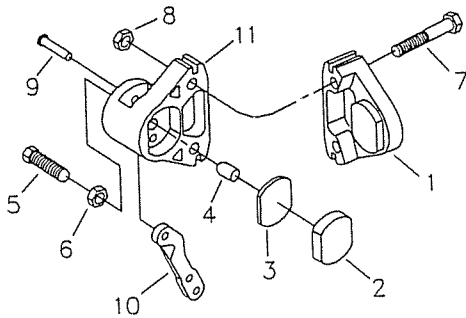

CALIPER BREAKDOWN

REF. NO	PART NO	DESCRIPTION
ASM	8197	Brake Caliper (incl. 1-11)
ASM	9810	Brake Pad Svc Kit (incl. 1-3)
1	*	Anvil w/Lining
2	*	Brake Lining
3	3928	Backing Plate
4	3930	Actuator Pin
5	3931	Adjuster Pin
6	3932	Nut, Jam
7	9158	Bolt, 3/8-16 x 2-1/4"
8	9085	Nut, 3/8-16 Toplock
ASM	6534	MB-1 Service Kit (incl. 9-11)
9	*	Groove Pin
10	*	Lever
11	*	Brake Housing