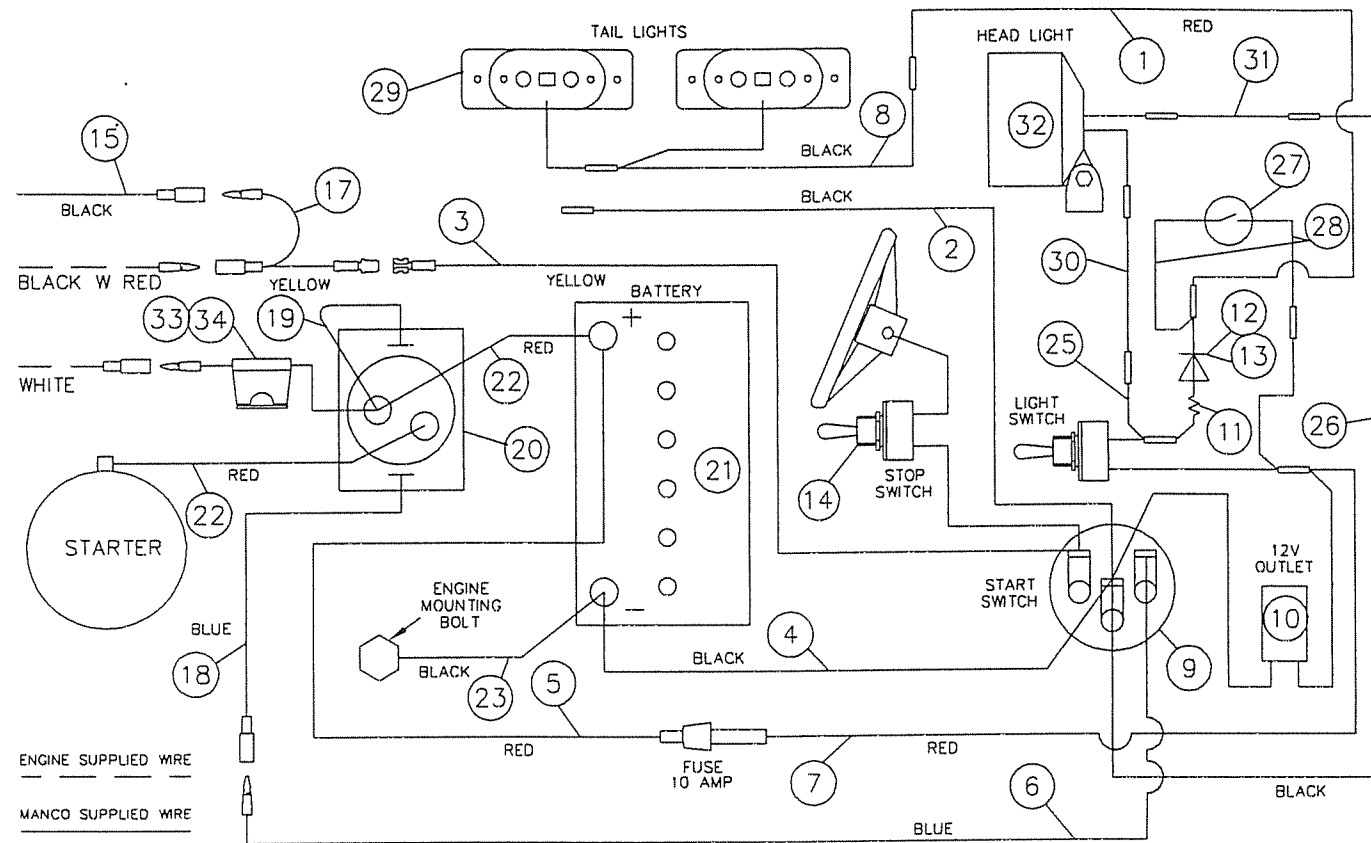

612-02 WIRING

REF NO.	PART NO.	DESCRIPTION	REF NO.	PART NO.	DESCRIPTION
ASM	9478P	WIRE HARNESS (INC. 1-7)	18	8281	SOLENOID WIRE ADAPT (BLUE)
1	6889	TAIL LIGHT WIRE (RED)	19	2093	SOLENOID JUMP WIRE (RED)
2	6890	TAIL LIGHT WIRE (BLK)	20	2084	SOLENOID
3	9481	ENGINE STOP WIRE (YELLOW)	21	5276	BATTERY U1L2
4	6888	BATTERY GROUND WIRE (BLK)	22	3611	BATTERY CABLE (RED)
5	6886	BATTERY/LIGHT SWITCH (RED)	23	3610	BATTERY CABLE (BLK)
6	9480	SOLENOID/SWITCH WIRE (BLUE)	25	6891	HEAD LIGHT WIRE (RED)
7	6894	LIGHT SWITCH ASM	26	6892	HEAD LIGHT WIRE (BLK)
8	8504	TAIL LIGHT EXT. WIRE (BLK)	27	5693	BRAKE LIGHT SWITCH
9	6344	KEY SWITCH	28	10127	BRAKE LIGHT WIRE ASM
10	8806	12 VOLT OUTLET	29	6508	TAIL LIGHT ASM
11	8819	BRAKE LIGHT RESISTOR ASM	30	9302	HEAD LIGHT EXT WIRE (RED)
12	10662	DIODE ASM (INC. 13)	31	9303	HEAD LIGHT EXT WIRE (BLK)
13	10285	DIODE	32	6800	HEAD LIGHT ASM
14	6893	STOP SWITCH ASM	33	8216	FUSE ASM 15 AMP (INC. 34)
15	8796	ENGINE STOP SWITCH	34	8202	FUSE 15 AMP
17	8107	STOP WIRE ADAPTER (YELLOW)