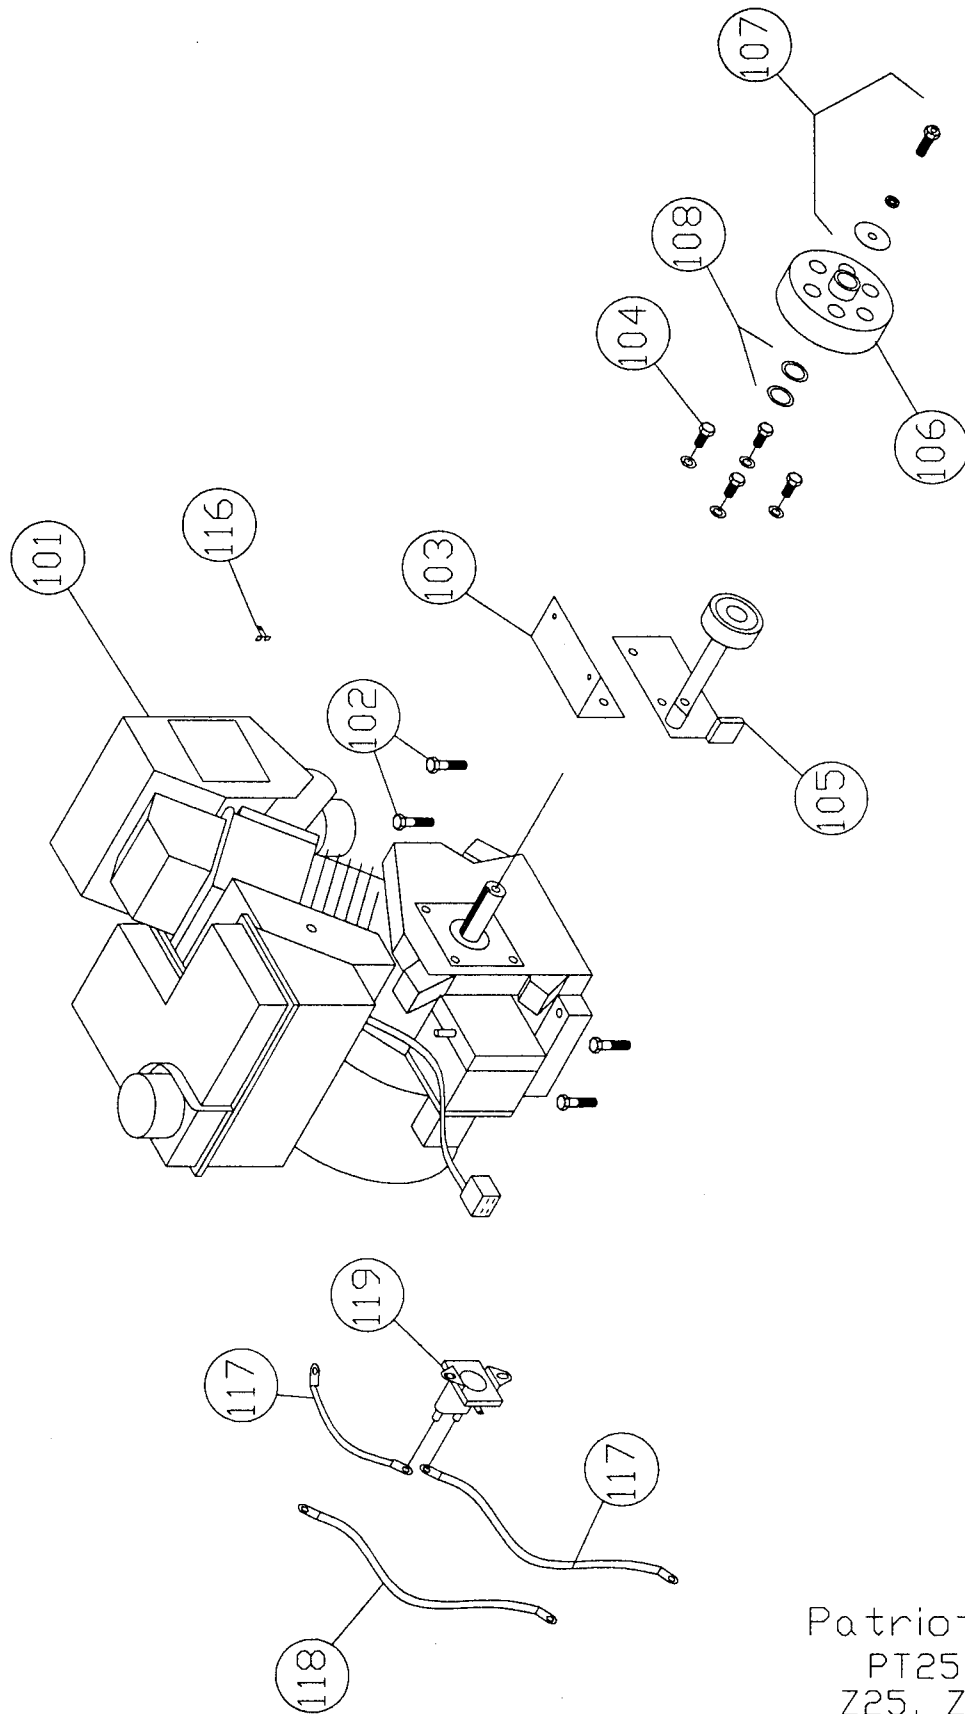

Patriot, Spider

PT25, PT26E
Z25, Z26, Z26E

Patriot, Spider
 PT25, PT26E
 Z25, Z26, Z26E

Spider, Patriot

Z25, Z26, Z26E, PT25, PT26E

Reference Number	Part Number	Part Description	Quantity Required
1	45003	Frame, Patriot - Red	1
	45004	Frame, Spider - Black	1
2	40402	Spindle, Right (Entry/Intermediate)	1
	50250	Bolt, 5/8-11 x 4 Hex Head GR 8	1
	50015	Nut, 5/8-11 Nylock	2
3	40401	Spindle, Left (Entry/Intermediate)	1
	50250	Bolt, 5/8-11 x 4 Hex Head GR 8	1
	50015	Nut, 5/8-11 Nylock	2
4	10528	Tie Rod, 9" - Assembly Includes Tie Rod Ends	1
	50012	Nut, 3/8 Jam Nut-fine	1
	50014	Nut, 3/8 Center lock FT	2
5	10529	Tie Rod, 19" - Assembly Includes Tie Rod Ends	1
	50012	Nut, 3/8 Jam Nut-fine	1
	50014	Nut, 3/8 Center lock FT	2
6	45021	Pedal, Brake - Black	1
	45022	Pedal, Gas - Black	1
	11801	Spring, Return, Gas Pedal (right)	1
	11802	Spring, Return, Brake Pedal (left)	1
	10052	Pedal spacer - (inside each spring)	2
	50153	Bolt, 5/16-18 X 2-1/2 Hex Head G5 (pedal pivot)	2
	50154	Bolt, 5/16-18 X 1-1/2 Hex Head G5 (cable attachment)	2
	50005	Nut, 5/16-18 Keps (with star washer)	2
	50006	Nut, 5/16-18 Acorn CL	4
50701	Washer, 5/16 SAE Flat	2	
7	11002	Throttle Cable, 70"	1
8	11101	Brake cable	1
9	11049	Throttle Override cable, Bent Tube	1
	50082	Bolt, 1/4 x 2-1/4 Tap	1
	50003	Nut, 1/4 Hex	2
	50845	Clamp, Conduit for override cable (on engine)	1
	50835	Clamp, Conduit for override cable (fold over)	1
50835	Tinnermans clip (cable spring to engine)	1	
10	11160	Brake Band 4"	1
	50153	Bolt, 5/16 x 1 3/4" Hex Head G5	1
	50007	Nut, 5/16-18 Nylock	1
	50006	Nut, 5/16-18 Acorn CL	1
11a	30003	Assembly, Roll Turf 15-600-6 - Rim, Tire, Bearings	2
	50015	Nut, 5/8-11 Nylock	2
11	30470	Rim, 6" Roll Tubless	2
12	11201	Bearing 5/8" X 1-38" snap ring	4
13	45150	Front Wheel Spacer - Black	2
14	30154	Tire, Turf 15-600-6	4
15a	30004	Assembly, Pull Turf 15-600-6 - Rim, Tire, Sprocket etc.	2
15	30471	Rim, 6" Pull Tubless	2
41	20402	Sprocket, 60T #41 bolt on	1
42	11161	Brake Drum 4"	1