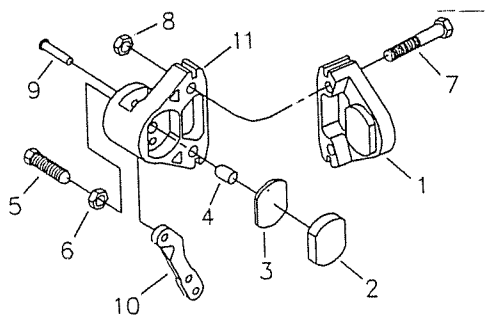

CALIPER BREAKDOWN

REF. NO	PART NO	DESCRIPTION
ASM	8197	Brake Caliper (incl. 1-11)
ASM	9810	Brake Pad Svc Kit (incl. 1-3)
1	*	Anvil w/Lining
2	*	Brake Lining
3	3928	Backing Plate
4	3930	Actuator Pin
5	3931	Adjuster Pin
6	3932	Nut, Jam
7	9158	Bolt, 3/8-16 x 2-1/4"
8	9085	Nut, 3/8-16 Toplock
ASM	6534	MB-1 Service Kit (incl. 9-11)
9	*	Groove Pin
10	*	Lever
11	*	Brake Housing