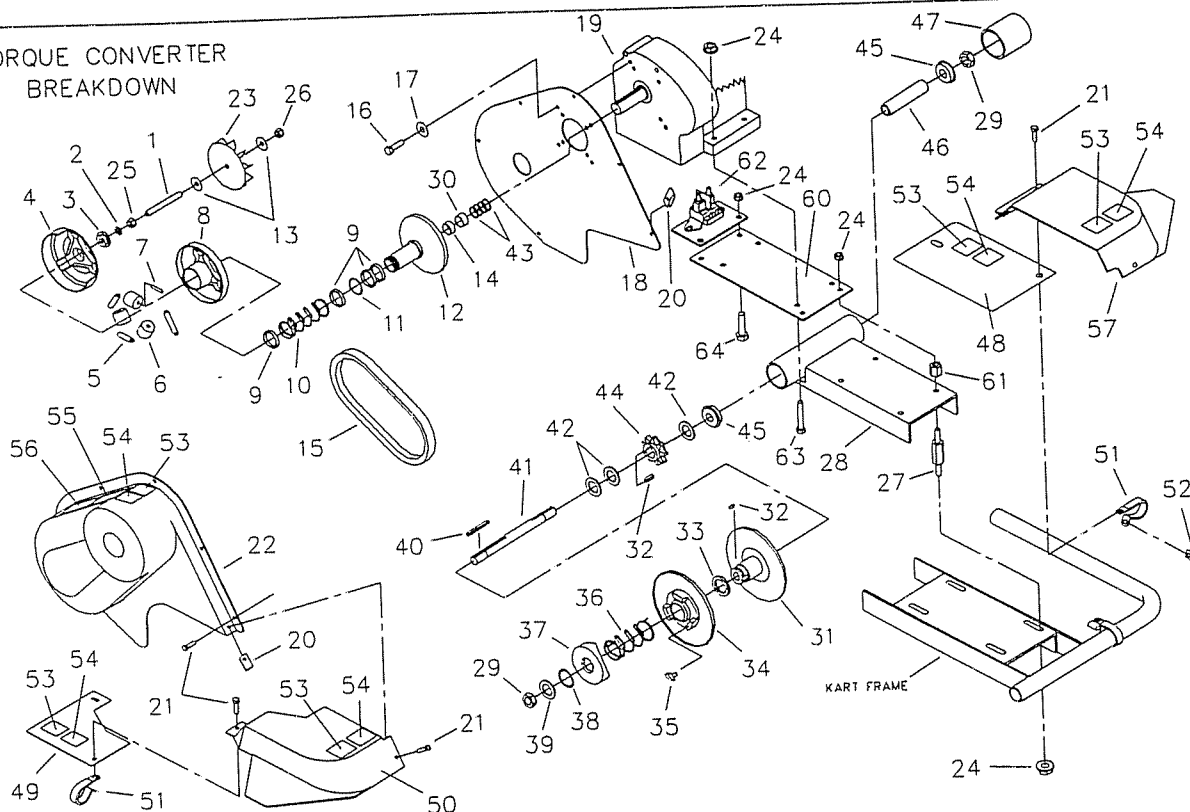

TORQUE CONVERTER BREAKDOWN

REF. NO	PART NO	DESCRIPTION
1	8689	Stud, 3/8-24 x 4-1/4"
2	1130	Washer, 3/8 Split Lock
3	2468	Washer, Pilot
ASM	2594	Driver Pulley Assembly (incl. REF. 4-12)
4	*	Cover and Drive Plate
5	2472	Extension Spring
6	2470	Cam Roller
7	2471	Spring Clip
8	*	Moveable Face and Hub
9	2474	Guide Bushing
10	2475	Compression Spring
11	*	Retaining Ring
12	*	Fixed Face and Post
13	9125	Washer, 3/8 Flat
14	1082	Spacer, 1" ID x 7/16
15	6814	Belt, Symmetrical
16	9101	Bolt, 5/16-24 x 3/4"
17	9060	Washer, 5/16 Plain
18	8745	Cover Panel
19	10421	Engine, 12HP Tecumseh
20	2449	Nut, Tinnerman
21	9006	Bolt, 1/4-20 x 1/2" Whiz
22	8739	Cover Assembly