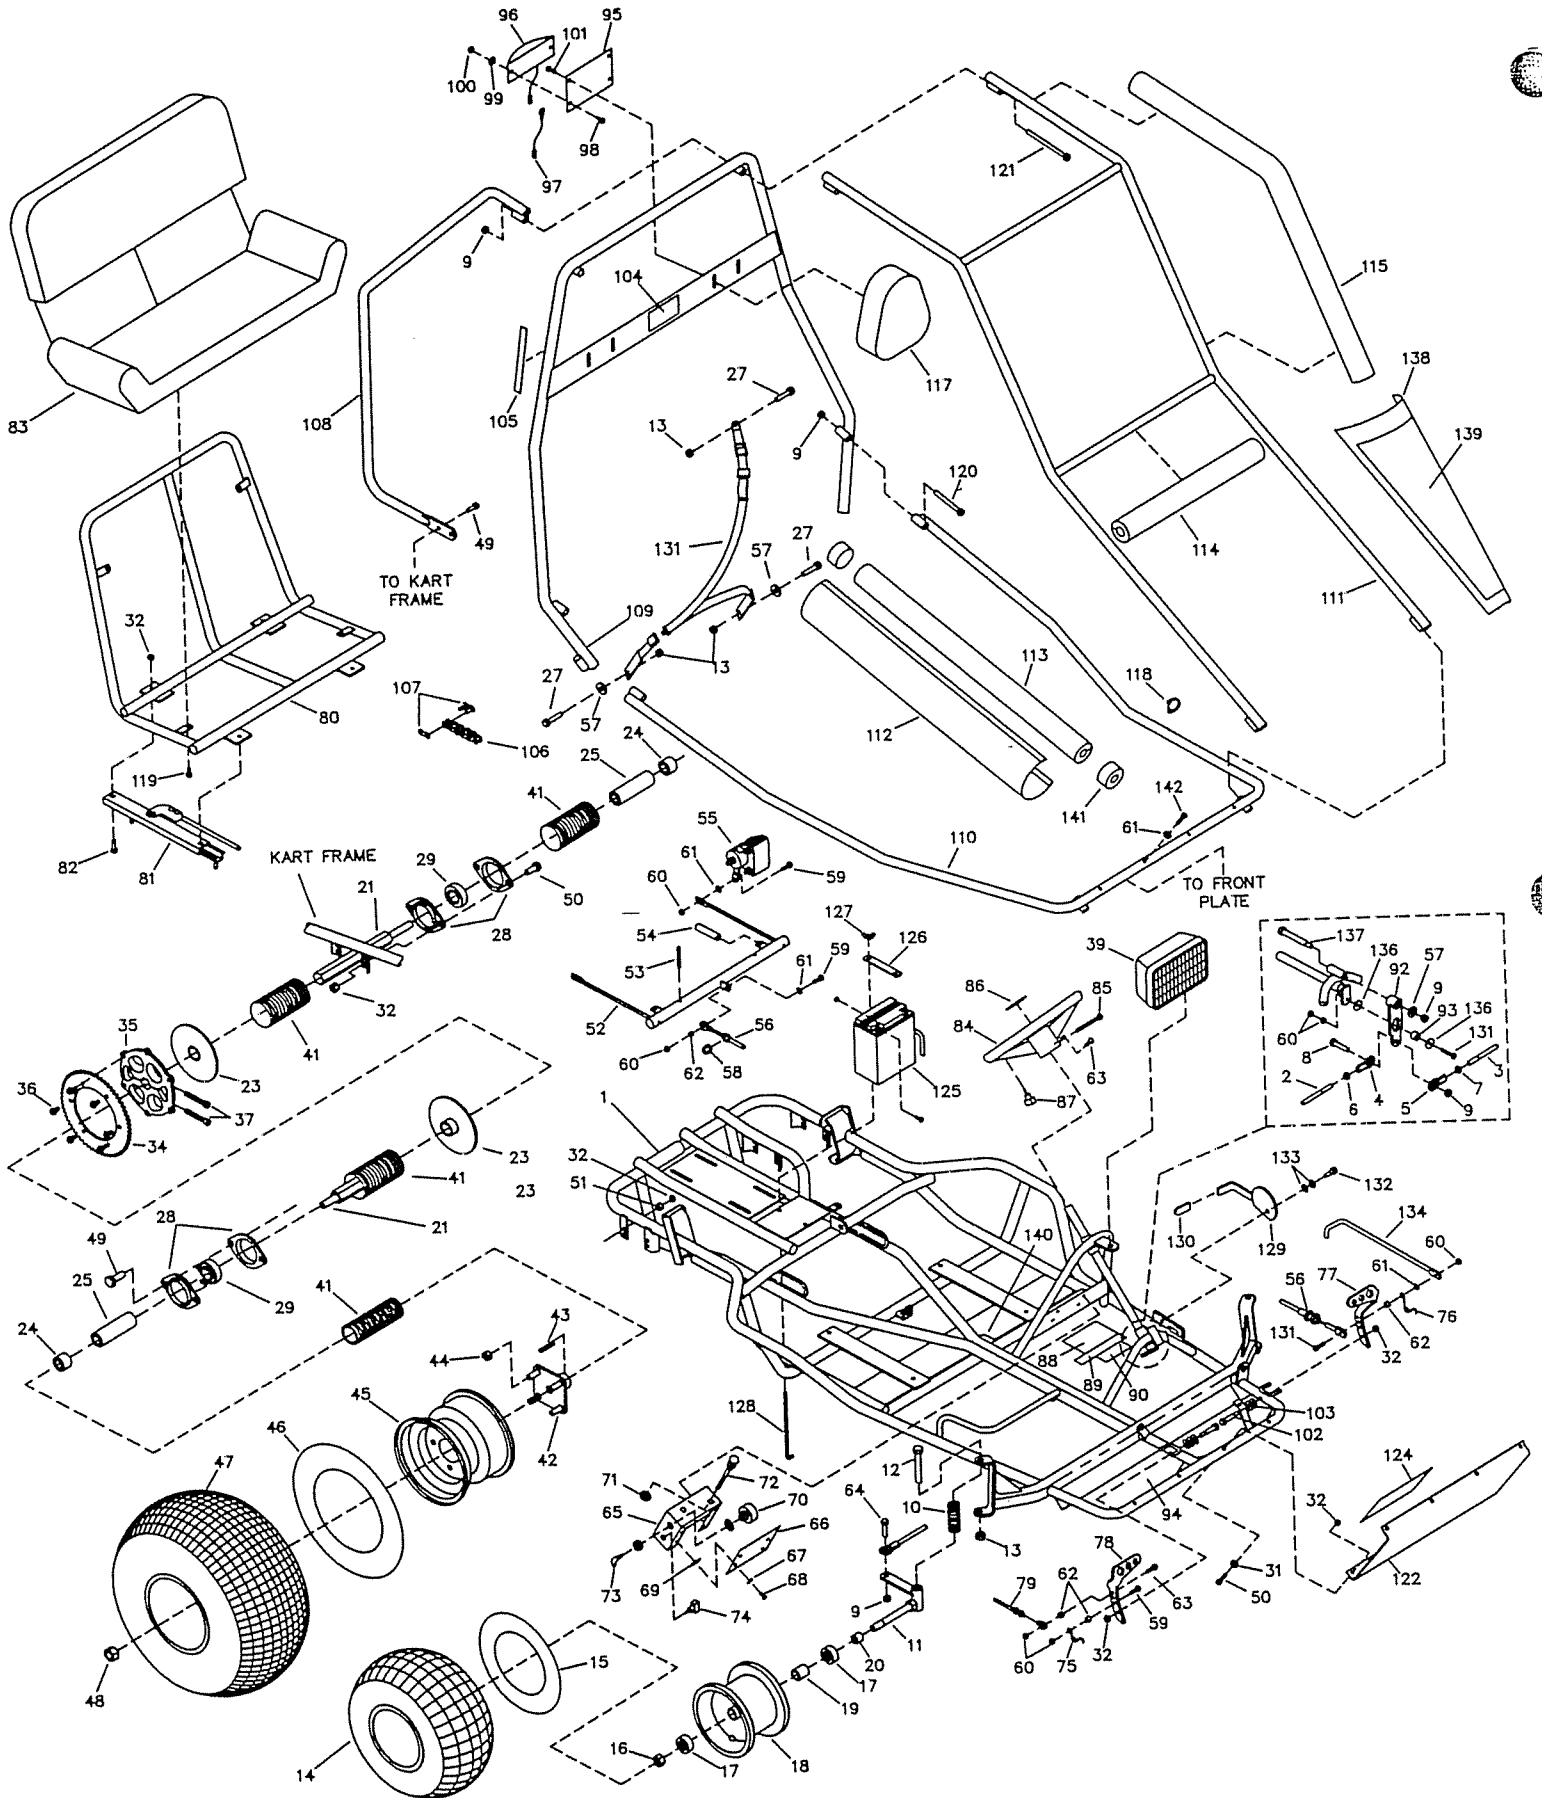

REF. NO.	PART NO.	DESCRIPTION	REF. NO.	PART NO.	DESCRIPTION
1	8675-5	Frame - Red	72	8118	Choke Cable
2	8341	Tie Rod, 23 inch	73	2290	Ignition Key
3	3224	Tie Rod, 8-3/4 inch	74	6391	Light Switch Assembly
4	1414	Rod End - RH	75	9503	Spring, Right Wound
5	1415	Rod End - LH	76	9502	Spring, Left Wound
6	9092	Nut, 3/8-24 RH Jam	77	1436	Brake Pedal
7	9094	Nut, 3/8-24 LH Jam	78	6309	Throttle Pedal, Trimmed
8	9145	Bolt, 3/8-16 x 1-3/4"	79	9345	Throttle Cable
9	9085	Nut, 3/8-16 Toplock	80	8688-2	Seat Frame Weldment
10	8448	Compression Spring	81	6722	Seat Slide Pair
11	2457	Spindle, Right	82	2264	Bolt, 5/16-18 x 3/4"
NI	2458	Spindle, Left	83	8692	Seat Back/Bottom
12	8453	Bolt, 1/2-13 x 6-1/2"	84	6038	Steering Wheel
13	1012	Nut, 1/2-13 Toplock	85	9080	Bolt, 1/4-20 x 2-3/4"
14	4915	Tire, 145/70 x 6 Knobby	86	1689	Decal, Steering Wheel
15	3802	Inner Tube, 6"	87	6394	Stop Switch Assembly
16	1046	Nut, 5/8-11 Toplock	88	4504	Decal, Yellow Warning
17	5090	Bearing, 5/8 ID	89	8153	Decal, Age Restriction
18	9309FP	Wheel Assembly, Front (incl. 14-19)	90	8399	Decal, Seat Belt Warning
19	5950	Spanner, 5/8 ID x 2-1/8"	91	1848	Bolt, 1/4-20 x 1-1/4"
20	5157	Spacer, 5/8 ID x 3/4"	92	9834-2	Steering Crank Weldment
21	10455	Axle Weldment	93	9873	Cam Follower Bearing
22	---	---	94	1441	Decal, Front Floor Pan
23	6314H	Brake Rotor	95	6305-2	Tail Light Bracket
24	4914	Spacer, 1" ID x 9/16"	96	6508	Tail Light Assembly
25	8462	Spacer, 1" ID x 2-3/4"	97	6319	Tail Light Ground Wire
26	8373	Seat Belt, Shoulder / Lap	98	9106	Bolt, #10-32 x 1/2"
27	9188	Bolt, 1/2-13 x 1-1/2"	99	6039	Washer, #10 Internal Lock
28	6617	Bearing Flange	100	6193	Nut, #10-32 Acorn
29	3941H	Bearing, 1" ID	101	5839	Bolt, 1/4-20 x 3/4" Flanged Whiz
30	---	---	102	1447	Pedal Bolt
31	9060	Washer, 5/16" Flat	103	9091	Washer, 3/8 Flat
32	1189	Nut, 5/16-18 Toplock	104	8138	Decal, Warning: Long Hair
33	9186	Bolt, 5/16-18 x 1-1/2 GR5	105	6540	Decal, Warning: Wear Helmet
ASM	6420H	Sprocket Asm. (incl. 34-37)	106	9343	Chain, 420 x 71 Links plus Master Link
34	6282	Sprocket 420P 54T	107	2037	Master Link, 420 Chain
35	6280H	Sprocket Hub	108	8702-5	Rear Bar
36	9006	Bolt, 1/4-20 x 1/2" Whiz Flange	109	8700-5	Center Bar
37	6701	Bolt, 5/16-18 x 1-1/4" SHCS	110	8699-5	Front Bar
38	---	---	111	8701-5	Overhead Bar
39	10572	Headlight Assembly	112	8729	Arm Pad Cover
40	---	---	113	8726	Foam, 26" Gray
41	K808-02	Axle Guard Kit	114	8728	Foam, 19-1/2" Gray
42	1557H	Wheel Hub w/Studs	115	8725	Foam, 37" Gray
43	---	---	116	8463	Spacer, 1" ID x 2.625"
44	1428	Nut, 1/2-13 Cone Wheel	117	8735	Headrest
ASM	1412	Wheel Asm, Rear (incl. 45-47)	118	8730	Plastic Hose Clamp, 1-1/4" ID
45	1451	Wheel Rim, 8"	119	1876	Bolt, 1/4-20 x 5/8" Flanged Whiz
46	1430	Inner Tube, 8" (Repair Part Only)	120	2386	Bolt, 3/8-16 x 3-1/2"
47	1452	Tire, 22 x 11 - 8 Tubeless	121	6452	Bolt, 3/8-16 x 5"
48	9162	Nut, 3/4-10 Toplock	122	10490-5	Front Plate - Red
49	9176	Bolt, 5/16-18 x 1"	123	---	---
50	6573	Bolt, 5/16-18 x 1-3/4"	124	8830	Decal, Front Plate
51	9674	Spacer, 3/8 ID x 3/8"	125	3633	Battery
52	8331-2	Brake Link Weldment	126	9642-2	Battery Clamp Bar
53	9455	Spring Pin	127	9468	Nut, #10-32 Nylock Wing
54	9780	Extension Spring	128	9430	Battery Hold Down Rod
55	8197	Brake Caliper, Left	129	8673-2	Parking Brake Handle
NI	8444	Brake Caliper, Right	130	4900	Brake Handle Cover
56	8640	Brake Cable	131	1849	Bolt, 1/4-20 x 1-1/2"
57	9022	Washer, 1/2 Flat	132	9172	Bolt, 3/8 x 1/4 Shoulder
58	9174	E-Ring	133	6441	Washer, 3/8 ID Spring
59	1847	Bolt, 1/4-20 x 1"	134	8672	Parking Brake Rod
60	9057	Nut, 1/4-20 Toplock	135	6440	Nut, 5/16-18 Jam
61	1854	Washer, No. 14 Flat	136	9872	Washer, 1/4 Flat
62	1389	Bushing, 1/4" ID x 5/16	137	9871	Shoulder Bolt, 1/2 x 3
63	9160	Bolt, 1/4-20 x 7/8"	138	2257	Fairing
64	9146	Bolt, 3/8-16 x 1-1/2"	139	8734	Decal, Fairing
65	6296-2	Control Box	140	8676	Grommet
66	9528-2	Cover Plate	141	6880	End Cap, 1-1/4" Hole
67	6039	Washer, #10 Internal Lock	142	1865	Bolt, 1/4-20 x 1-3/4"
68	6046	Bolt, #10-24 x 1/2"	NI	9247R4	Assembly Instructions
69	5135	Nut, #10 Tinnerman	NI	6477	Dingo Operator's Manual
70	6344	Start Switch w/Key	NI	10735	Tecumseh Engine Manual
71	1469	Washer, Choke Cable	ASM = Assembly		NI = Not Illustrated