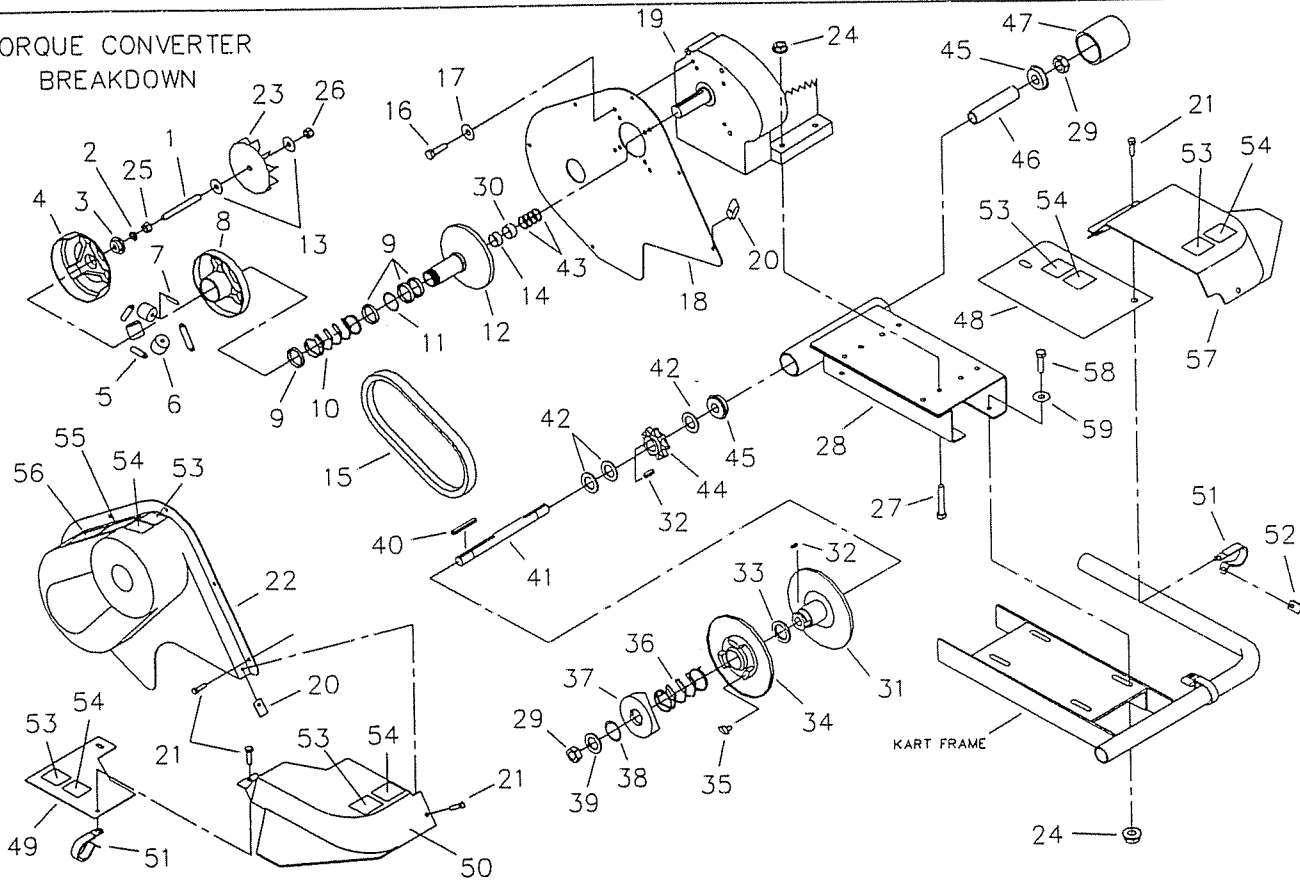

ASM = Assembly

NI = Not Illustrated

CALIPER BREAKDOWN

REF. NO	PART NO	DESCRIPTION
ASM	8197	Brake Callper (incl. 1-11)
ASM	9810	Brake Pad Svc Kit (incl. 1-3)
1	*	Anvil w/Lining
2	*	Brake Lining
3	3928	Backing Plate
4	3930	Actuator Pin
5	3931	Adjuster Pin
6	3932	Nut, Jam
7	9158	Bolt, 3/8-16 x 2-1/4"
8	9085	Nut, 3/8-16 Toplock
ASM	6534	MB-1 Service Kit (incl. 9-11)
9	*	Groove Pin
10	*	Lever
11	*	Brake Housing

TORQUE CONVERTER BREAKDOWN

REF. NO	PART NO	DESCRIPTION
1	8689	Stud, 3/8-24 x 4-1/4"
2	1130	Washer, 3/8 Split Lock
3	2468	Washer, Pilot
ASM	2594	Driver Pulley Assembly (incl. REF. 4-12)
4	*	Cover and Drive Plate
5	2472	Extension Spring
6	2470	Cam Roller
7	2471	Spring Clip
8	*	Moveable Face and Hub
9	2474	Guide Bushing
10	2475	Compression Spring
11	*	Retaining Ring
12	*	Fixed Face and Post
13	9125	Washer, 3/8 Flat
14	1082	Spacer, 1" ID x 7/16
15	6814	Belt, Symmetrical
16	9101	Bolt, 5/16-24 x 3/4"
17	9060	Washer, 5/16 Plain
18	8745	Cover Panel
19	10410	Engine, 10HP Tecumseh
20	2449	Nut, Tinnerman
21	9006	Bolt, 1/4-20 x 1/2" Whiz
22	8739	Cover Assembly

REF. NO	PART NO	DESCRIPTION
23	8600	Impeller
24	1263	Nut, 5/16-18 Flange
25	2388	Nut, 3/8-24 Hex
26	9123	Nut, 3/8-24 Toplock Hex
27	9186	Bolt, 5/16-18 x 1-1/2"
28	8908	Chassis
29	1466	Nut, 5/8-11 Flexlok Jam
30	4914	Spacer, 1" ID x 9/16
ASM	8664	Driven Pulley Assembly (incl. REF. 31-39)
31	*	Fixed Face and Post
32	1031	Key, 3/16sq x 1/2"
33	2483	Spacer
34	*	Moveable Face and Cam
35	2516	Button Insert
36	2480	Torsion Spring
37	*	Fixed Cam
38	2478	Thrust Washer
39	2477	Retaining Ring
40	3403	Key, 3/16sq x 2"
41	8854	Jackshaft, 13.69"
42	1119	Spacer, 5/8ID x 1/8"
43	3887	Spacer, 1" ID x 1/16
44	1125S	Sprocket, 9T #420