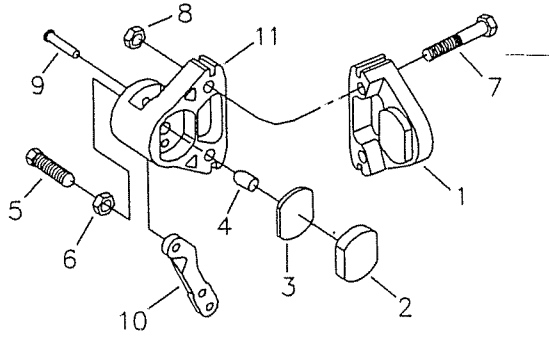

CALIPER BREAKDOWN

REF. NO	PART NO	DESCRIPTION
ASM	8197	Brake Callper (incl. 1-11)
ASM	9810	Brake Pad Svc Kit (incl. 1-3)
1	*	Anvil w/Lining
2	*	Brake Lining
3	3928	Backing Plate
4	3930	Actuator Pin
5	3931	Adjuster Pin
6	3932	Nut, Jam
7	9158	Bolt, 3/8-16 x 2-1/4"
8	9085	Nut, 3/8-16 Toplock
ASM	6534	MB-1 Service Kit (incl. 9-11)
9	*	Groove Pin
10	*	Lever
11	*	Brake Housing