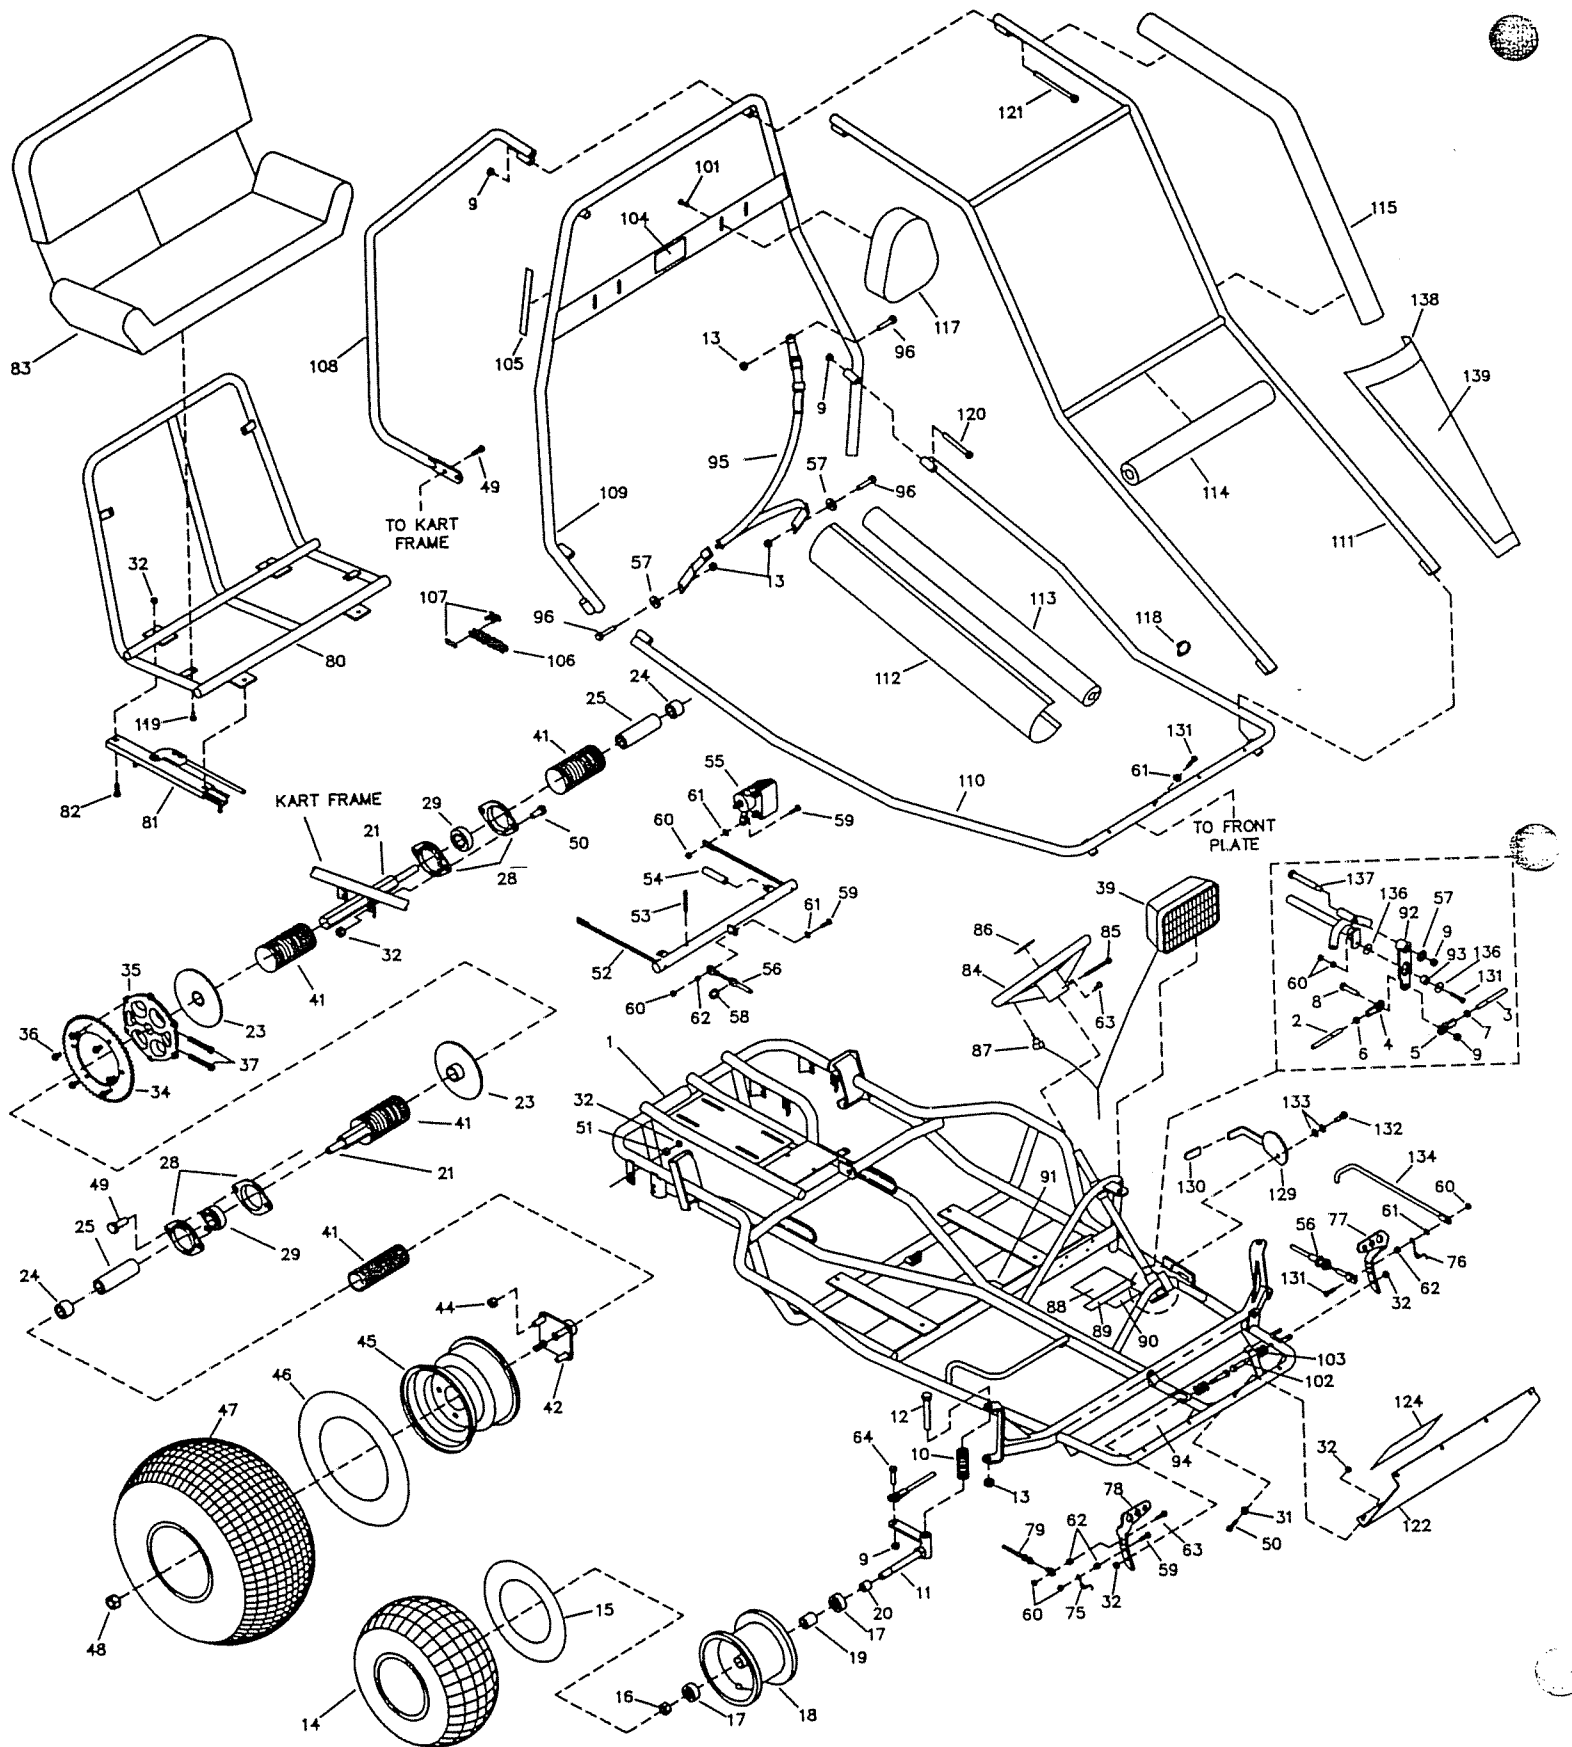

REPAIR PARTS - 810-03

REF. NO.	PART NO.	DESCRIPTION	REF. NO.	PART NO.	DESCRIPTION
1	8675-7	Frame - Green	71	---	
2	8341	Tie Rod, 23 inch	72	---	
3	3224	Tie Rod, 8-3/4 inch	73	---	
4	1414	Rod End - RH	74	---	
5	1415	Rod End - LH	75	9503	Spring, Right Wound
6	9092	Nut, 3/8-24 RH Jam	76	9502	Spring, Left Wound
7	9094	Nut, 3/8-24 LH Jam	77	1436	Brake Pedal
8	9145	Bolt, 3/8-16 x 1-3/4"	78	6309	Throttle Pedal, Trimmed
9	9085	Nut, 3/8-16 Toplock	79	8173	Throttle Cable
10	8448	Compression Spring	80	8688-2	Seat Frame Weldment
11	2457	Spindle, Right	81	8655	Seat Slide Pair
NI	2458	Spindle, Left	82	2264	Bolt, 5/16-18 x 3/4"
12	8453	Bolt, 1/2-13 x 6-1/2"	83	8692	Seat Back/Bottom
13	1012	Nut, 1/2-13 Toplock	84	6038	Steering Wheel
14	4915	Tire, 145/70 x 6 Knobby	85	9080	Bolt, 1/4-20 x 2-3/4"
15	3802	Inner Tube, 6"	86	1689	Decal, Steering Wheel
16	1046	Nut, 5/8-11 Toplock	87	10459	Stop Switch /Headlight Harness Asm
17	5090	Bearing, 5/8 ID	88	4504	Decal, Yellow Warning
18	9309FP	Wheel Assembly, Front (incl. 14-19)	89	8153	Decal, Age Restriction
19	5950	Spanner, 5/8 ID x 2-1/8"	90	8399	Decal, Seat Belt Warning
20	5157	Spacer, 5/8 ID x 3/4"	91	8676	Grommet
21	10455	Axle Weldment	92	9834-2	Steering Crank Weldment
22	---		93	9873	Cam Follower Bearing
23	6314H	Brake Rotor	94	1441	Decal, Front Floor Pan
24	4914	Spacer, 1" ID x 9/16"	95	8373	Seat Belt Shoulder / Lap
25	8462	Spacer, 1" ID x 2-3/4"	96	9188	Bolt, 1/2-13 x 1-1/2"
26	---		97	---	
27	---		98	---	
28	6617	Bearing Flange	99	---	
29	3941H	Bearing, 7/8" Hex	100	---	
30	---		101	5839	Bolt, 1/4-20 x 3/4" Flanged Whiz
31	9060	Washer, 5/16 Flat	102	1447	Pedal Bolt
32	1189	Nut, 5/16-18 Toplock	103	9091	Washer, 3/8 Flat
33	9186	Bolt, 5/16-18 x 1-1/2 GR5	104	8138	Decal, Warning: Long Hair
ASM	6420H	Sprocket Asm (incl. 34-37)	105	6540	Decal, Warning: Wear Helmet
34	6282	Sprocket 420P 54T	106	9343	Chain, 420 x 71 Links plus Master Link
35	6280H	Sprocket Hub	107	2037	Master Link, 420 Chain
36	9006	Bolt, 1/4-20 x 1/2" Whiz Flange	108	8702-2	Rear Bar
37	6701	Bolt, 5/16-18 x 1-1/4" SHCS	109	8700-2	Center Bar
38	---		110	8699-2	Front Bar
39	10572	Headlight Asm	111	8701-2	Overhead Bar
40	---		112	8599	Arm Pad Cover
41	K808-02	Axle Guard Kit	113	10425B	Foam, 30" Black
42	1557H	Wheel Hub w/Studs	114	8727G	Foam, 20" Green
43	---		115	8725G	Foam, 37" Green
44	1428	Nut, 1/2-13 Cone Wheel	116	8463	Spacer, 1" ID x 2.625"
ASM	1412	Wheel Asm, Rear (incl. 45-47)	117	8615	Headrest
45	1451	Wheel Rim, 8"	118	8730	Plastic Hose Clamp, 1-1/4" ID
46	1430	Inner Tube, 8" (Repair Part Only)	119	1876	Bolt, 1/4-20 x 5/8" Flanged Whiz
47	1452	Tire, 22 x 11 - 8 Tubeless	120	2386	Bolt, 3/8-16 x 3-1/2"
48	9162	Nut, 3/4-10 Toplock	121	6452	Bolt, 3/8-16 x 5"
49	9176	Bolt, 5/16-18 x 1"	122	10490-2	Front Plate
50	6573	Bolt, 5/16-18 x 1-3/4"	123	---	
51	9674	Spacer, 3/8 ID x 3/8"	124	8419	Decal, Front Plate
52	8331-2	Brake Link Weldment	125	---	
53	9455	Spring Pin	126	---	
54	9780	Extension Spring	127	---	
55	8197	Brake Caliper, Left	128	---	
NI	8444	Brake Caliper, Right	129	8673-2	Parking Brake Handle
56	8640	Brake Cable	130	4900	Brake Handle Cover
57	9022	Washer, 1/2 Flat	131	1849	Bolt, 1/4-20 x 1-1/2"
58	9174	E-Ring	132	9172	Bolt, 3/8 x 1/4 Shoulder
59	1847	Bolt, 1/4-20 x 1"	133	6441	Washer, 3/8 ID Spring
60	9057	Nut, 1/4-20 Toplock	134	8672	Parking Brake Rod
61	1854	Washer, No. 14 Flat	135	6440	Nut, 5/16-18 Jam
62	1389	Bushing, 1/4" ID x 5/16	136	9872	Washer, 1/4 Flat
63	9160	Bolt, 1/4-20 x 7/8"	137	9871	Shoulder Bolt, 1/2 x 3
64	9146	Bolt, 3/8-16 x 1-1/2"	138	2257	Fairing
65	---		139	8418	Decal, Fairing
66	---		NI	9247R5	Assembly Instructions
67	---		NI	6477	Dingo Operator's Manual
68	---		NI	8220	Tecumseh Engine Manual
69	---				
70	---				

ASM = Assembly

NI = Not Illustrated