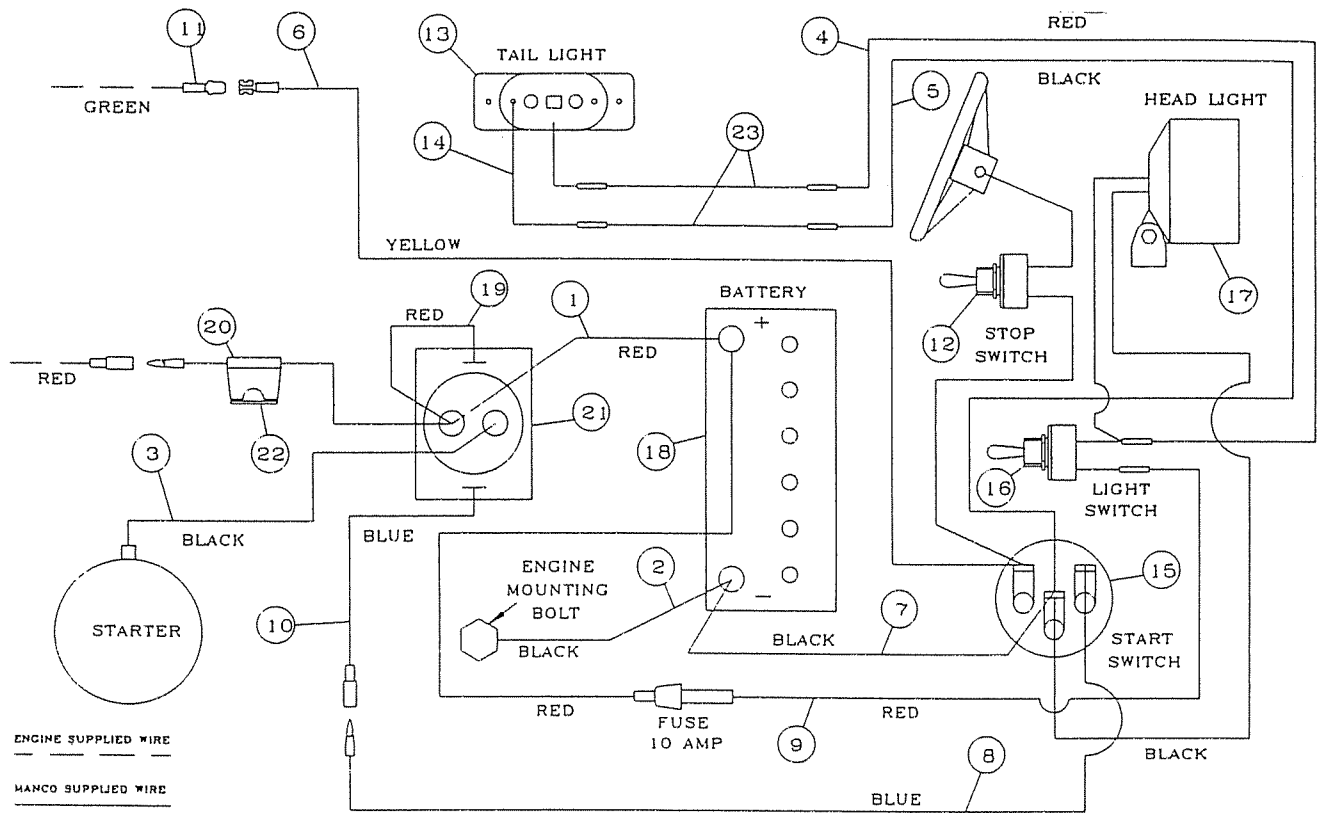

WIRING DIAGRAM

REF NO.	PART NO.	DESCRIPTION	REF NO.	PART NO.	DESCRIPTION
1	3611	Battery Cable, Red 9 in.	13	6508	Tail Light Assembly
2	3610	Battery Cable, Black 9 in.	14	6319	Wire, Taillight Ground
3	6516	Battery Cable, Black 9 in.	15	6344	Start Switch
ASM	9376P	Wiring Harness (incl. 4-9)	16	6391	Light Switch Assembly
4	9379	Wire, Taillight/Light Switch (Red)	17	6364	Headlight Assembly
5	9381	Wire, Taillight/Switch (Black)	NI	2964	Headlight Bulb
6	9383	Wire, Engine/Switch (Yellow)	18	3633	Battery
7	6386	Wire, Batt Gnd/Switch (Black)	19	2093	Solenoid Jumper Wire Assembly
8	9385	Wire, Solenoid/Switch (Blue)	20	8216	Fuse Assembly, 15 Amp
9	9377	Wire, Solenoid/Light Switch (Red)	21	2084	Solenoid
10	8281	Start Wire Adapter	22	8202	Fuse, 15 Amp
11	8108	1/4" Male Tab Terminal	23	8504	Extension Wire Assembly
NI	6505	Poly Loom 43"	NI	9389	Fuse, 10 Amp
NI	6897	Poly Loom 28"	NI	PX2304	Screw, 1/4 x 5/8 Self Tapping
NI	6763	Poly Loom "Tee"			
NI	6813	Poly Loom "Outlet"			
12	6394	Stop Switch Assembly			

NI = Not Illustrated
ASM = Assembly