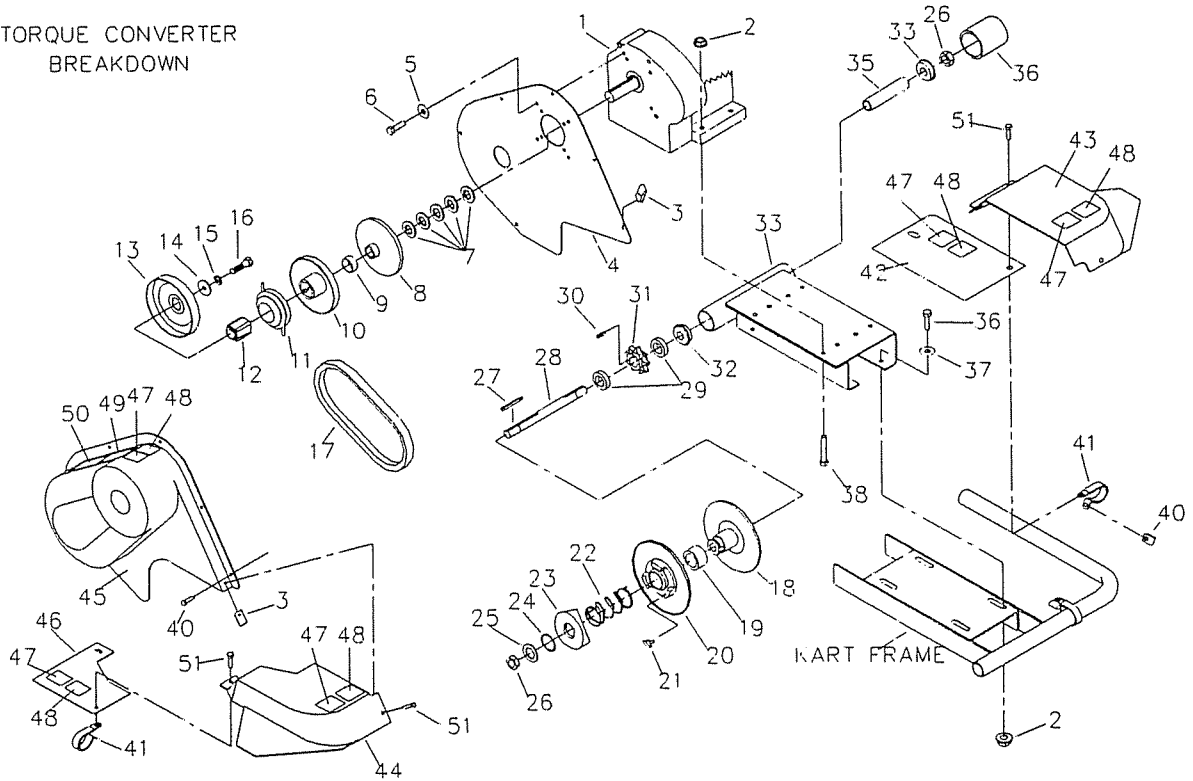

ASM = Assembly

NI = Not Illustrated

CALIPER BREAKDOWN

REF. NO	PART NO	DESCRIPTION
ASM	8197	Brake Caliper (incl. 1-11)
ASM	9810	Brake Pad Svc Kit (incl. 1-3)
1	*	Anvil w/Lining
2	*	Brake Lining
3	3928	Backing Plate
4	3930	Actuator Pin
5	3931	Adjuster Pin
6	3932	Nut, Jam
7	9158	Bolt, 3/8-16 x 2-1/4"
8	9085	Nut, 3/8-16 Toplock
ASM	6534	MB-1 Service Kit (incl. 9-11)
9	*	Groove Pin
10	*	Lever
11	*	Brake Housing

TORQUE CONVERTER BREAKDOWN

REF. NO	PART NO	DESCRIPTION	REF. NO	PART NO	DESCRIPTION	REF. NO	PART NO	DESCRIPTION
1	8224	Engine, Tecumseh 6hp electric	22	6805	Spring	45	8199	Cover
2	1263	Nut, 5/16-18 Whiz Flange	23	*	Cam	46	8442	Deck Cover, Left
3	2449	Nut, Tinnerman	24	2477	Retaining Ring	47	4912	Decal, Warning: Guard
4	8200	Cover Panel	25	8193	Washer, Cup	48	1049	Decal, Caution
5	9060	Washer, 5/16 Flat	26	9155	Nut, 5/8-11 Jam	49	8138	Decal, Warning: Entanglement
6	9101	Bolt, 5/16-24 x 1/2"	27	3403	Key, 3/16 sq x 2"	50	6958	Decal, Tire Pressure
7	1194	Washer, 3/4 Flat	28	8219	Jackshaft	51	1876	Bolt, 1/4-20 x 5/8" Whiz Flange
SM	5957	Driver Pulley Asm (incl 8-13)	29	1119	Spacer, 5/8 ID x 1/8"	NI	9677	Decal, Warning: Hot Surfaces
8	*	Stationary Sheave	30	1031	Key, 3/16 sq x 1/2"	NI	9678	Decal, Warning: Eng. Exhaust
9	200349	Bushing	31	1125s	Sprocket, 9T #420	NI	5964	Decal, Oil Warning
10	*	Moveable Sheave	32	5090	Bearing			
11	*	Shoe Assembly	33	8908	Chassis			
12	*	Hub	34	2430	Spanner			
13	*	Drum	35	8194	Cap, Plastic			
14	1398	Washer, Flat	36	2264	Bolt, 5/16-18 x 3/4"			
15	1124	Washer, 5/16 Split Lock	37	9030	Washer, 5/16 Int. Lock			
16	8204	Bolt, 5/16-24 x 2-1/4"	38	6573	Bolt, 5/16-18 x 1-3/4"			
17	8192	Belt	39	9006	Bolt, 1/4-20 x 1/2" Whiz Flange			
SM	8191	Driven Pulley Asm (incl 18-24)	40	8227	Nut, Tinnerman			
18	*	Stationary Sheave	41	8266	Loop Clip 1"			
19	*	Bushing	42	8443	Deck Cover, Right			
20	*	Moveable Sheave	43	8441	Caliper Cover, Right			
21	6804	Button, Nylon	44	8440	Caliper Cover, Left			