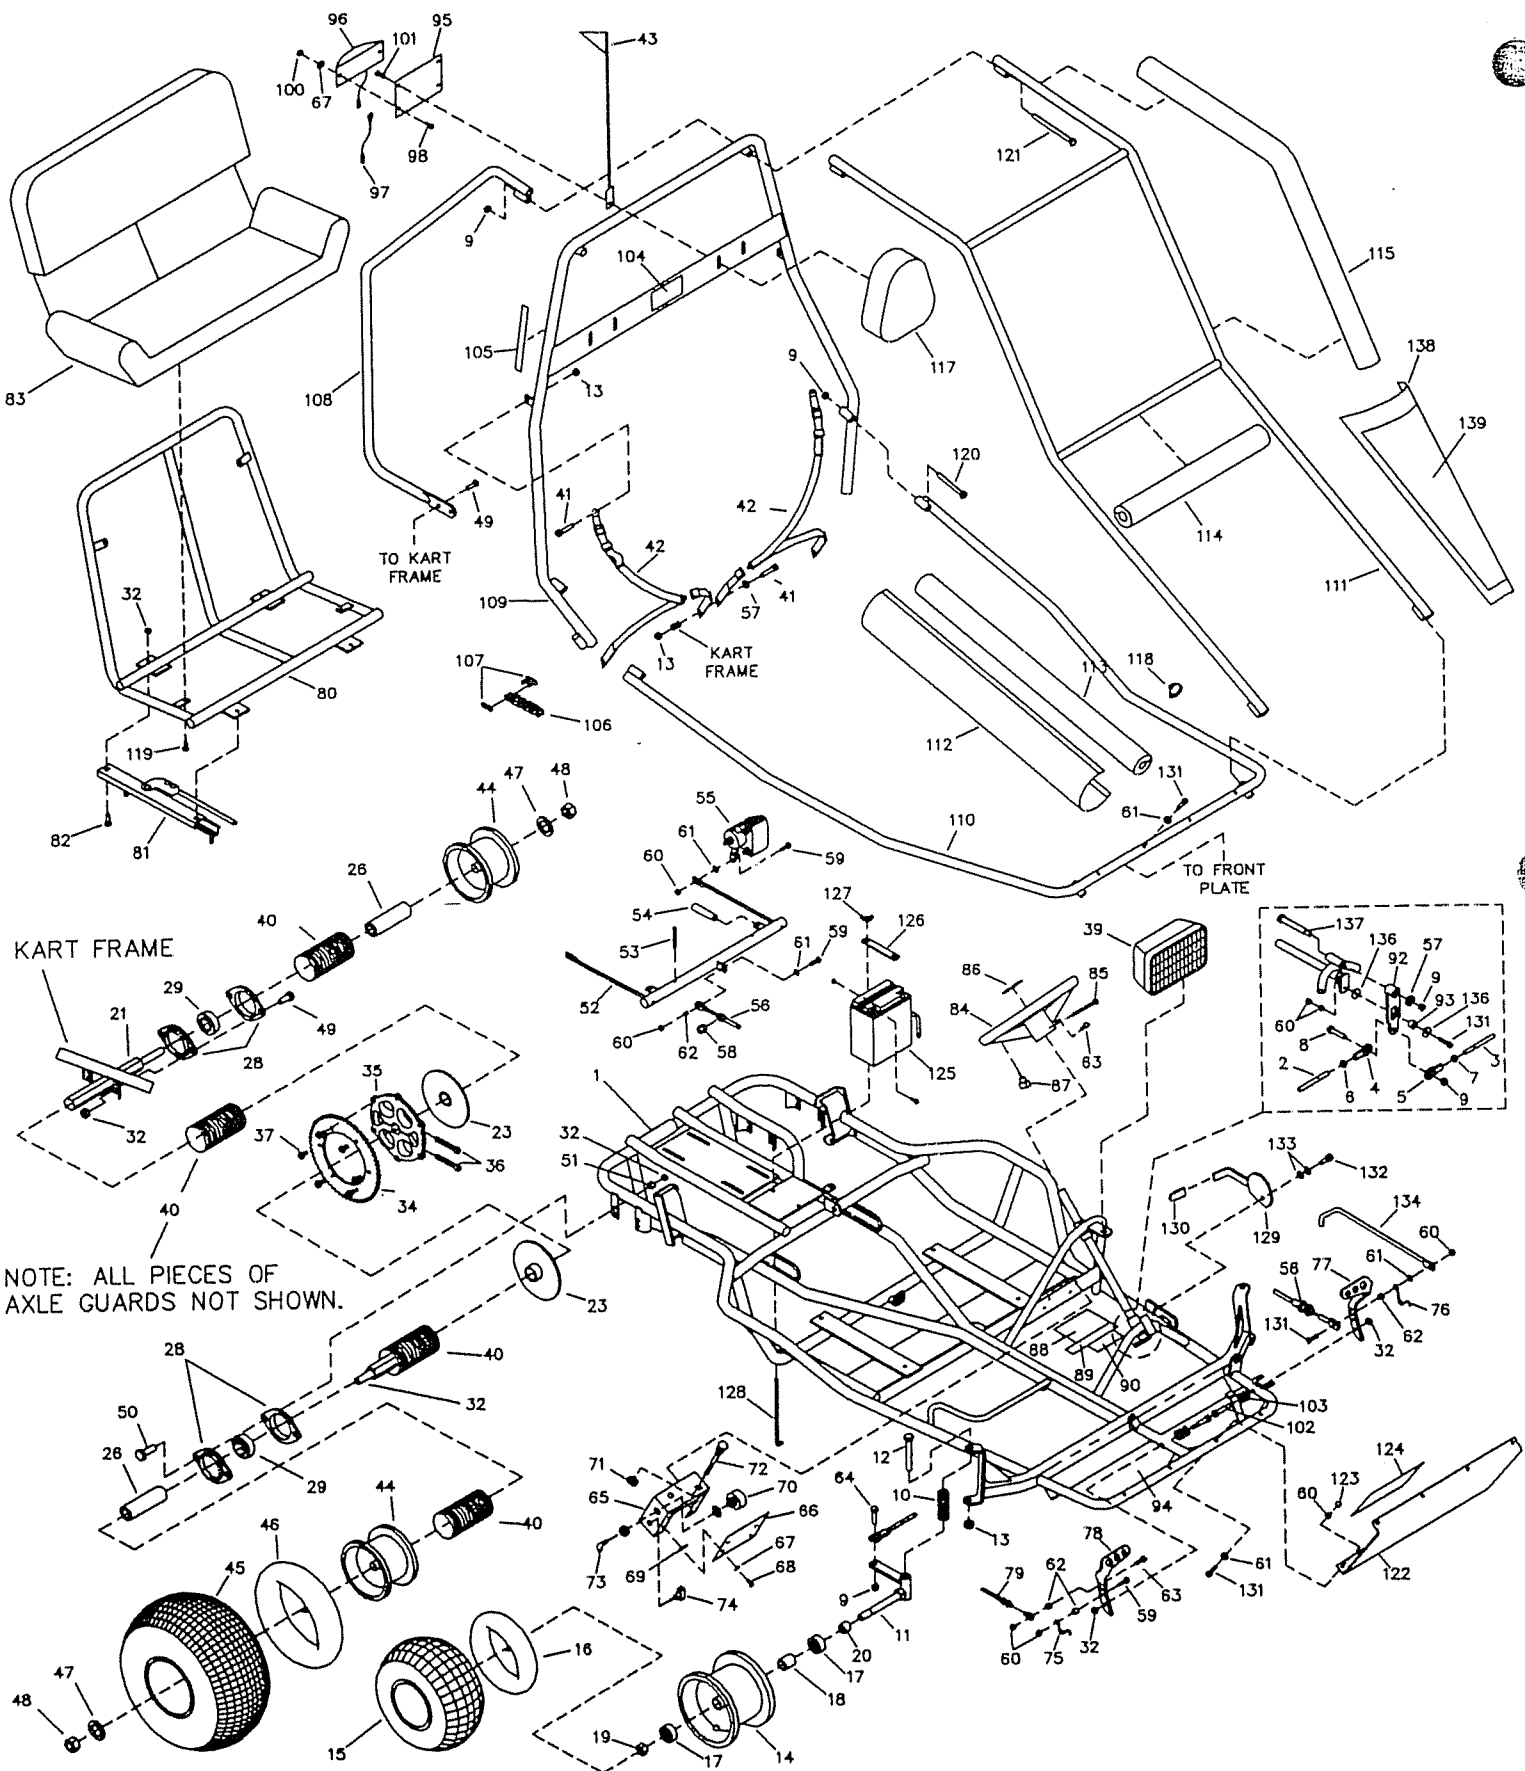

ASM = Assembly

NI = Not Illustrated