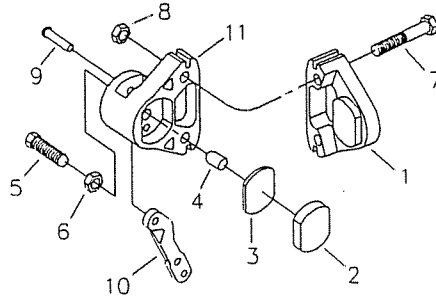

CALIPER BREAKDOWN

REF. NO	PART NO	DESCRIPTION
ASM	8197	Brake Caliper (incl. 1-11)
ASM	9810	Brake Pad Svc Kit (incl. 1-3)
1	*	Anvil w/Lining
2	*	Brake Lining
3	3928	Backing Plate
4	3930	Actuator Pin
5	3931	Adjuster Pin
6	3932	Nut, Jam
7	9158	Bolt, 3/8-16 x 2-1/4"
8	9085	Nut, 3/8-16 Toplock
ASM	6534	MB-1 Service Kit (incl. 9-11)
9	*	Groove Pin
10	*	Lever
11	*	Brake Housing