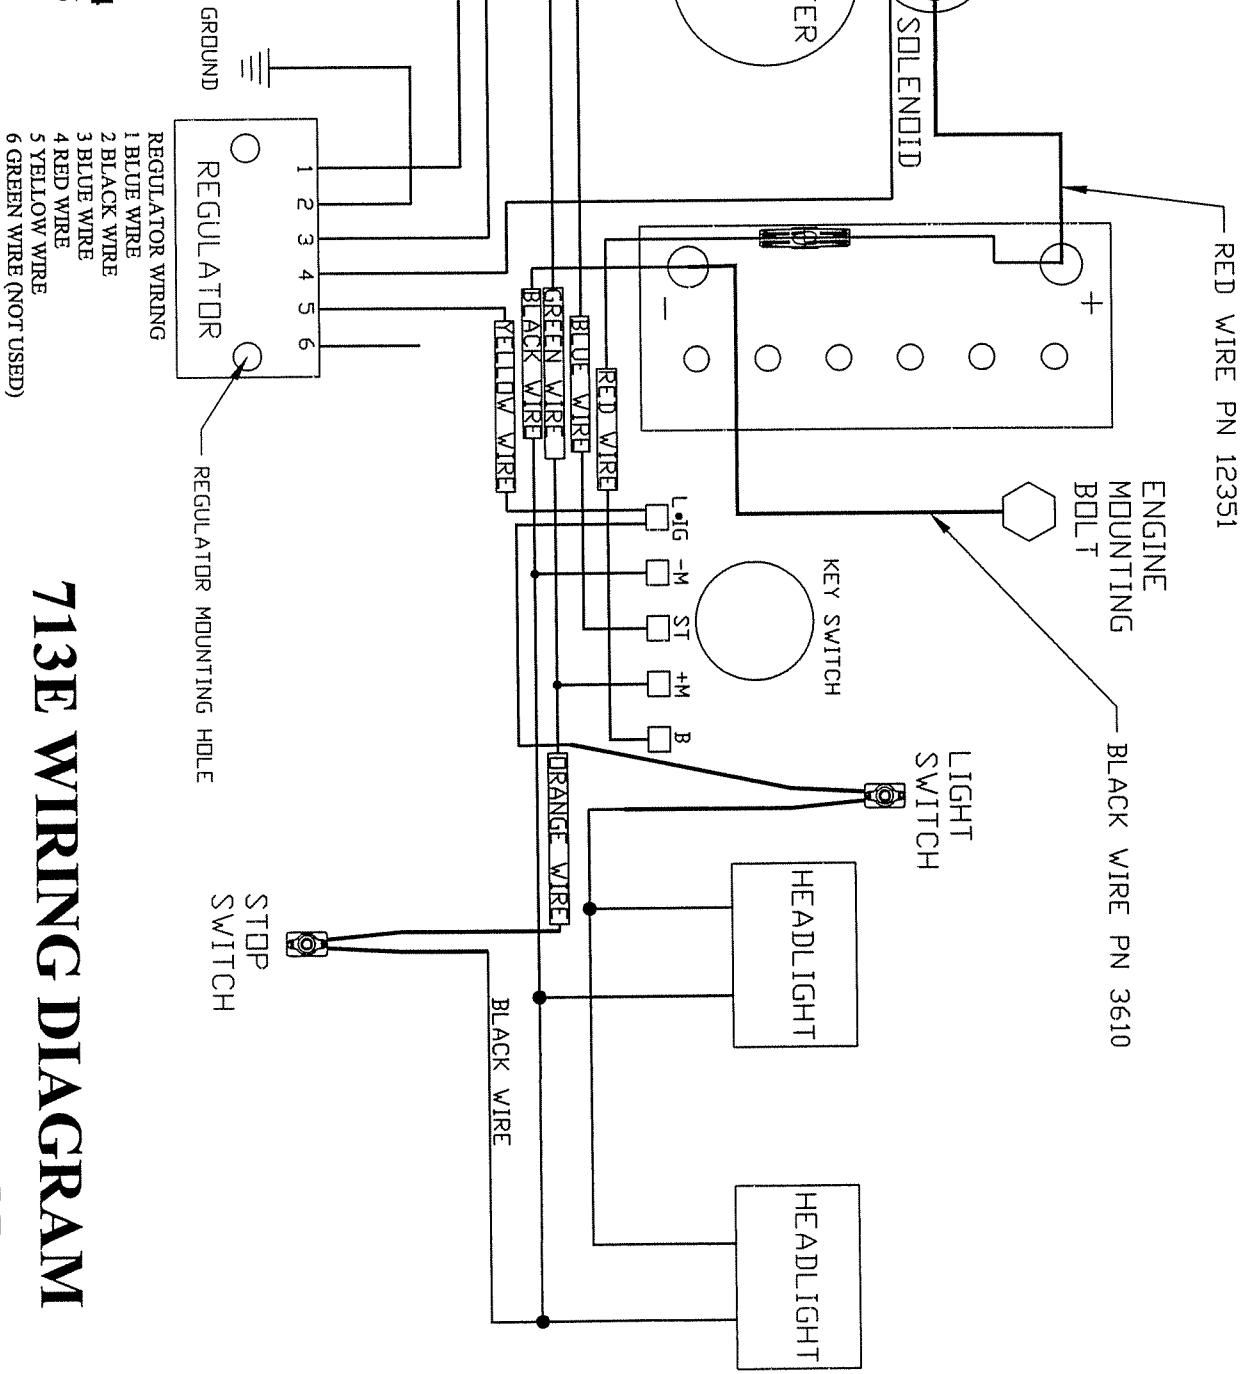

**ASM** – ASSEMBLY  
**NI** – NOT ILLUSTRATED  
**WD** – WIRING DIAGRAM  
**\*\*** - NOT SOLD SEPERATELY

# Brake Caliper Breakdown

Orientation of lever and hardware may vary.

# THROTTLE LINKAGE DETAIL

**KEY SWITCH PN 12353**  
**WIRING HARNESS PN 12865**  
**STOP SWITCH/LIGHT KIT PN 12159**  
**REPLACEMENT LIGHTS ONLY PN 10184**  
**VOLTAGE REGULATOR ONLY PN 12866**  
**SOLENOID ONLY PN 12868**