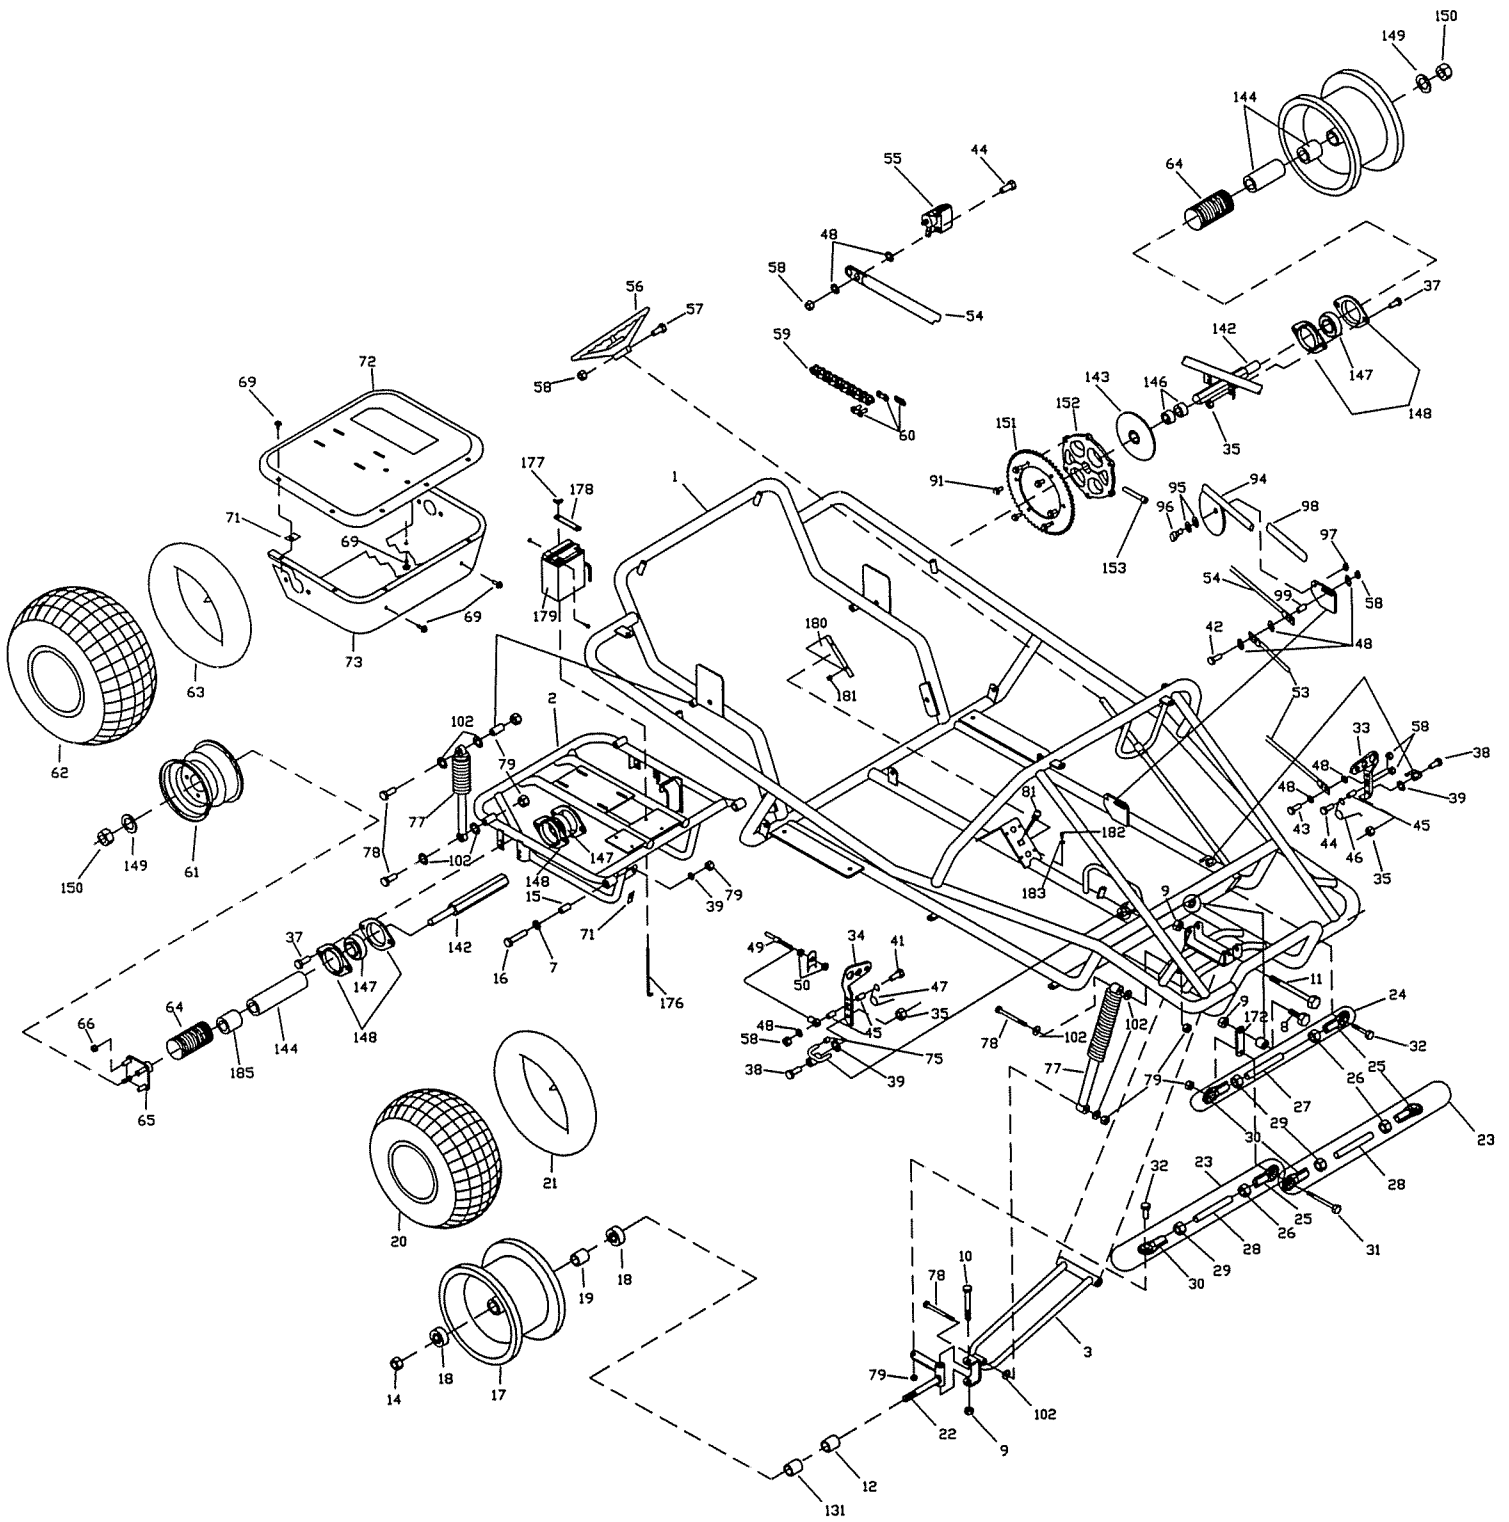

PARTS LIST MODEL 713E

REF NO	PART NO	DESCRIPTION	REF NO	PART NO	DESCRIPTION
ASM	2594	DRIVER PULLEY ASSMBLY (INCLUDES REF 106-114)	151	9338	SPROCKET LA 420P 60T
106	**	COVER AND DRIVE PLATE	152	6280H	SPROCKET HUB HEX
107	2472	EXTENSION SPRING	153	6701	BOLT 5/16-18 X 1.250 SHCS
108	2470	CAM ROLLER	154	11928-37	CENTER BAR 7XX RED WAGON
109	2471	SPRING CLIP	155	6320	HEADREST SGL PLAIN
110	**	MOVEABLE FACE AND HUB	156	5447	SAFETY FLAG - 6FT
111	2474	GUIDE BUSHING	157	12016-2	HEADREST FRAME GBLK
112	2475	COMPRESSION SPRING	158	9810	BRAKE PAD SVC KIT (INCL 159-161)
113	**	RETAINING RING	159	**	ANVIL W/LINING
114	**	FIXED FACE AND POST	160	**	BRAKE LINING
ASM	8664	DRIVEN PULLEY ASSEMBLY (INCLUDES REF 115-123)	161	3928	BACKING PLATE
115	**	FIXED FACE AND POST	162	3930	ACTUATOR PIN
116	1031	KEY 3/16SQX1/2"	163	3931	ADJUSTER PIN
117	2483	SPACER	164	3932	NUT JAM
118	**	MOVEABLE FACE AND CAM	165	9158	BOLT 3/8-16 X 2.250 HHCS
119	2516	BUTTON INSERT	ASM	6534	MB-1 SERVICE KIT (INCL 166-168)
120	2480	TORSION SPRING	166	**	GROOVE PIN
121	**	FIXED CAM	167	**	LEVER
122	2478	THRUST WASHER	168	**	BRAKE HOUSING
123	2477	RETAINING RING	169	11361	BOLT - FLAG MTG
124	~~1466~~	~~NUT, 5/8-11 FLEXLOK JAM~~ <i>USE 1136</i>	170	6452	BOLT 3/8-16 X 5.000 HHCS G5 Z
125	9101	BOLT 5/16-24 X .500 HHCS G5 NL	171	2386	BOLT 3/8-16 X 3.500 HHCS G5 Z
126	8689	BOLT 3/8-24 X 4.250 STUD G5 Z	172	11943-2	LEVER STEERING PIVOT
127	1130	WASHER 3/8 SL Z	173	8600	IMPELLER
128	2468	WASHER, PILOT	174	2388	NUT 3/8-24 HEX Z
129	8720	SPROCKET 420P 9T INTEGRAL KEY	175	9123	NUT 3/8-24 HEX TL
130	3403	KEY 3/16SQ X 2.000	176	9430	BATTERY HOLD DOWN ROD
131	1119	SPACER .625ID 1.062OD .125THK Z	177	9468	NUT NBR 10-32 NL WING
132	1082	SPACER 1" ID X 7/16"	178	9642-2	BATTERY CLAMP BAR GBLK
133	11808	CAP VINYL	179	3633	BATTERY
134	13079-2	PLATE COVER 71X GBLK	180	6803-2	COVER CONTROL PANEL
136	3887	SPACER 1" ID X 1/16"	181	5135	NUT TINNERMAN
137	12346	DRIVE BELT	182	6046	BOLT NBR 10-24 X .500
138	13080-2	CHASSIS WLDMNT BLK 713E	183	6039	WASHER NBR 10 IL ZINC
139	12862	SPANNER 5/8 ID X 8.031	185	4913-16	SPACER 1" ID X 3.0" ZINC
140	12859	JACKSHAFT 5/8" X 14.75"	186	12348	RETURN SPRING
141	12349	ENGINE SUPPORT STUD	187	12347	SWIVEL SCREW
142	11802	AXLE HEX WDMT- ZINC PLTD			
143	6314H	BRAKE DISC 8 HEX			
144	8462-16	SPACER 1.000ID X 1.2500D X 2.75			
145	9060	WASHER 5/16 PLAIN			
146	2265-16	SPACER 1.000ID 12G .750L ZINC			
147	3941H	BEARING PRECISION, SEAL .875HEX			
148	6617	BRG FLNG-HEAVY YELLOW			
149	1194	WASHER 3/4 SAE FLAT			
150	9162	NUT 3/4-10 HEX TL Z			

ASM – ASSEMBLY
NI – NOT ILLUSTRATED
WD – WIRING DIAGRAM
** - NOT SOLD SEPERATELY