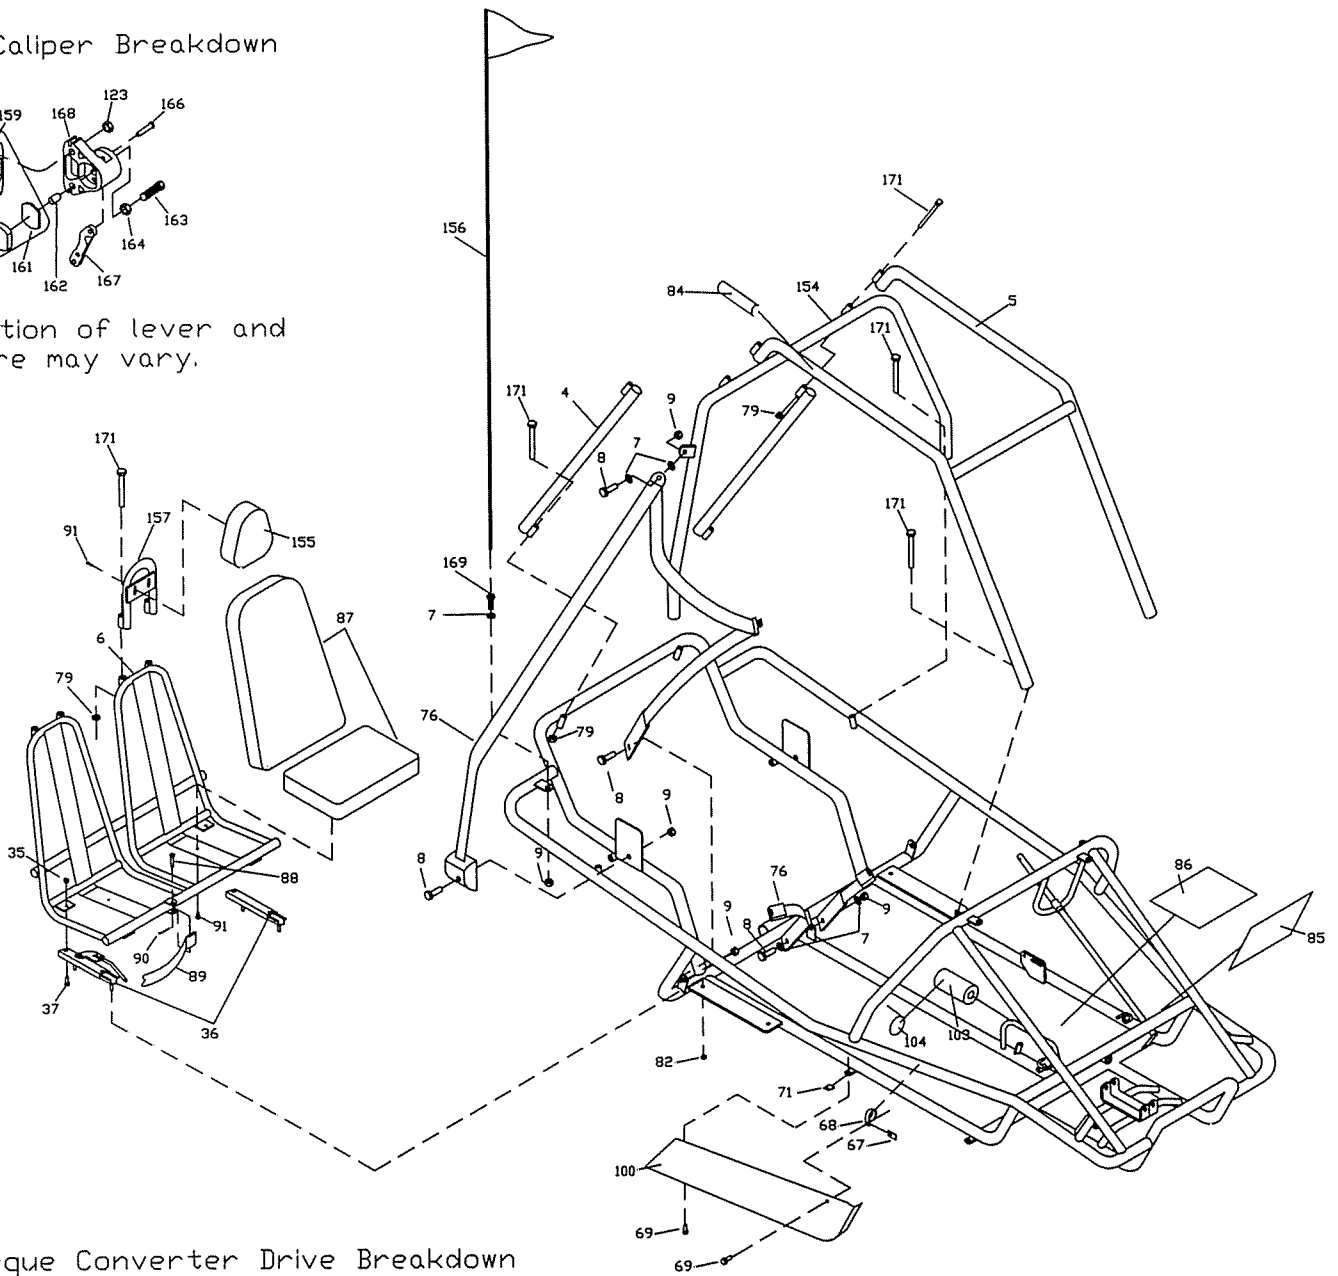

Torque Converter Drive Breakdown