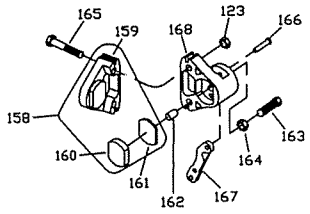

Brake Caliper Breakdown