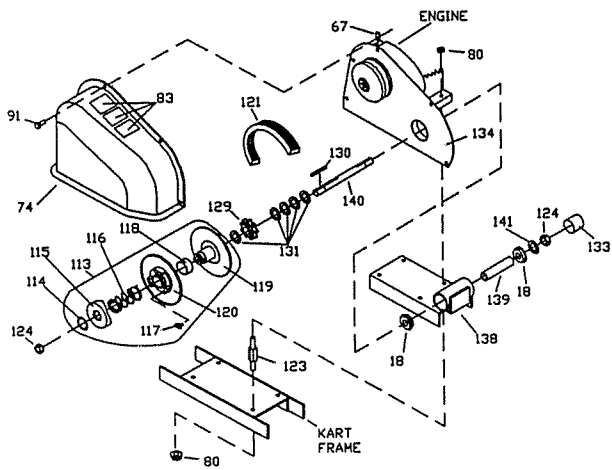

Torque Converter Drive Breakdown

Brake Caliper Breakdown

Orientation of lever and hardware may vary.

PARTS LIST MODEL 7XX

REF NO	PART NO	DESCRIPTION	REF NO	PART NO	DESCRIPTION
1	12458-5	FRAME 706 RED BARON	54	11996-2	BRAKE ROD REAR 706 GBLK
2	12386	SWING ARM - REAR GBLK	55	9597	BRAKE CALIPER MB1
3	11954-2Z	SWING ARM FRONT RH W/ZERK	56	12496	STEERING WHEEL
NI	11955-2Z	SWING ARM FRONT LH W/ZERK	NI	12481	STEERING WHEEL DECORATIVE CAP
4	11923-5	REAR BAR 706 RED BARON	57	9103	BOLT 1/4-20 X 2.000 HHCS G2 Z
5	11925-5	OVERHEAD BAR 706 RED BARON	58	9057	NUT 1/4-20 TL Z
6	12011-2	SEAT FRAME 706B GBLK	59	6511	CHAIN 420 X 66 INCLUDES M.LINK
7	9022	WASHER 1/2 STD FLAT Z	60	2037	MASTER LINK #420
8	9188	BOLT 1/2-13 X 1.50 HHCS G5 Z	61	10381	WH ASM 8IN 18X950 KN
9	1012	NUT 1/2-13 TL HEX Z	62	3548	TIRE 18/9.50-8 KNOBBY
10	1264	BOLT 1/2-13 X 3.750 HHCS G2 Z	63	1430	TUBE 8" (REPAIR PART ONLY)
11	10834	BOLT 1/2-13 X 7.000 HHCS G5 Z	64	G0631	LOOM 6.312 L 1.625 ID
12	1104	SPACER SPLIT .812OD .625ID 1.000L	65	9674-16	SPACER 3/8 ID X 3/8 L ZINC PLTD
13	1119	SPACER .625ID 1.062OD .125THK Z	66	9189	BOLT 1/4-20 X .875 HH WF Z
14	1046	NUT 5/8-11 TL HEX Z	67	8227	NUT 1/4-20 CLIP
15	12141	BOLT SHOULDER 1/2X1.875	68	11387	LOOP CLIP 1.25 ID
16	12140	BUSHING .50 ID X .625 OD X 1.25	69	1876	BOLT 1/4-20 X .625 HH WF Z
17	12490	WHEEL ASM 6" (INCL 18-20)	70	11824	NUT TINNERMAN 2372-04
18	5090	BEARING 5/8 ID 1-3/8 OD	71	2449	NUT TINNERMAN C7343-1420-4
19	5950	SPANNER 5/8 ID X 2-1/8	72	12456	COVER TOP
20	4915C	TIRE 145/70 X 6 KNOBBY	73	12259	COVER BOTTOM
21	3802	TUBE 6" (REPAIR PART ONLY)	74	11776	TAV COVER 2XX4XX
NI	11951-2Z	SPINDLE LH 706 GBLK W/ZERK	75	9929	RUBBER CAP .25ID X .25 BLACK
22	11950-2Z	SPINDLE RH 706 GBLK W/ZERK	76	8778	HARNESS LAP SHOULDER REST
23	12002	TIE ROD ASSM. 706 LONG	77	12015	SHOCK ABSORBER
24	12001	TIE ROD ASSM. 706 SHORT	78	9190	BOLT 3/8-16 X 3.250 HHCS G5 Z
25	1414	ROD END, RH THREAD	79	9085	NUT 3/8-16 TL HEX Z
26	9092	NUT 3/8-24 JAM RH	80	1263	NUT 5/16-18 HEX WF Z
27	11886	TIE ROD 5"	NI	11330	DECAL SHEET-WARNINGS (LARGE)
28	11887	TIE ROD 16.5"	84	12008	DECAL SHEET-WARNINGS (SM.#2)
29	9024	NUT 3/8-24 JAM LH	85	11835	DECAL - FOOTREST SCUFF
30	1415	ROD END, LH THREAD	86	11836	DECAL - FLOOR PAN SCUFF
31	9158	BOLT 3/8-16 X 2.250 HHCS G5 Z	87	11636	SEAT - BACK/BOTTOM SGL PLAIN
32	9146	BOLT 3/8-16 X 1.500 HHCS G5 Z	88	9992	PIN CLEVIS .250 X 1.500
33	6293-16	PEDAL BRAKE - ZINC PLTD	89	4372	HANDHOLD
34	6309-16	PEDAL THROTTLE - ZINC PLTD	90	9116	PIN COTTER 3/32 X .750 Z
35	1189	NUT 5/16-18 HEX TL Z	91	9006	BOLT 1/4-20 X .500 HH WF
36	8655	SEAT SLIDE PAIR	92	12323	STOP SWITCH WIRE (706)
37	9176	BOLT 5/16-18 X 1.000 HHCS G5 Z	93	12459	STOP SWITCH WIRE ASM (706)
38	1447	BOLT 5/16-18X11/16THD SHOULDER	NI	12756	RUN LIGHT KIT (707)
39	9091	WASHER FLAT 3/8 SAE N	NI	10184	LIGHTS (PAIR) (707)
40	9160	BOLT 1/4-20 X .875 HHCS NL G5 Z	94	6773-2	PARKING BRAKE HANDLE WDMT
41	1848	BOLT 1/4-20 X 1.250 HHCS G5 Z	95	6441	WASHER 3/8 SPRING
42	1849	BOLT 1/4-20 X 1.500 HHCS G5 Z	96	9172	BOLT SHOULDER 3/8 X 1/4 SH
43	1846	BOLT 1/4-20 X .750 HHCS G5 Z	97	6440	NUT 5/16-18 JAM
44	1847	BOLT 1/4-20 X 1.000 HHCS G5 Z	98	6442	BRAKE HANDLE COVER
45	1389	BUSHING .25ID X .031G X .313	99	9869	SPACER .250ID .312OD .625 BR
46	9502	SPRING PEDAL LEFT WOUND	100	12018	PANEL 706 RH SIDE
47	9503	SPRING PEDAL RIGHT WOUND	101	12019	PANEL 706 LH SIDE
48	1854	WASHER NBR 14 FLAT MS Z	102	9125	WASHER FLAT 3/8 USS W
49	8251	THROTTLE CABLE 74.5 IN	103	12039	FOAM 2.25 X .88 X 4.500 BLACK
50	9058	NUT 5/16-24 JAM	104	1019	CABLE TIE - BIG BLACK T40ROW
51	12347	SWIVEL SCREW	105	12249	ENGINE - 6.5HP OHC (706)
52	12348	RETURN SPRING		12594	ENGINE - 7HP W/COIL (707)
53	11997-2	BRAKE ROD FRONT 706 GBLK			