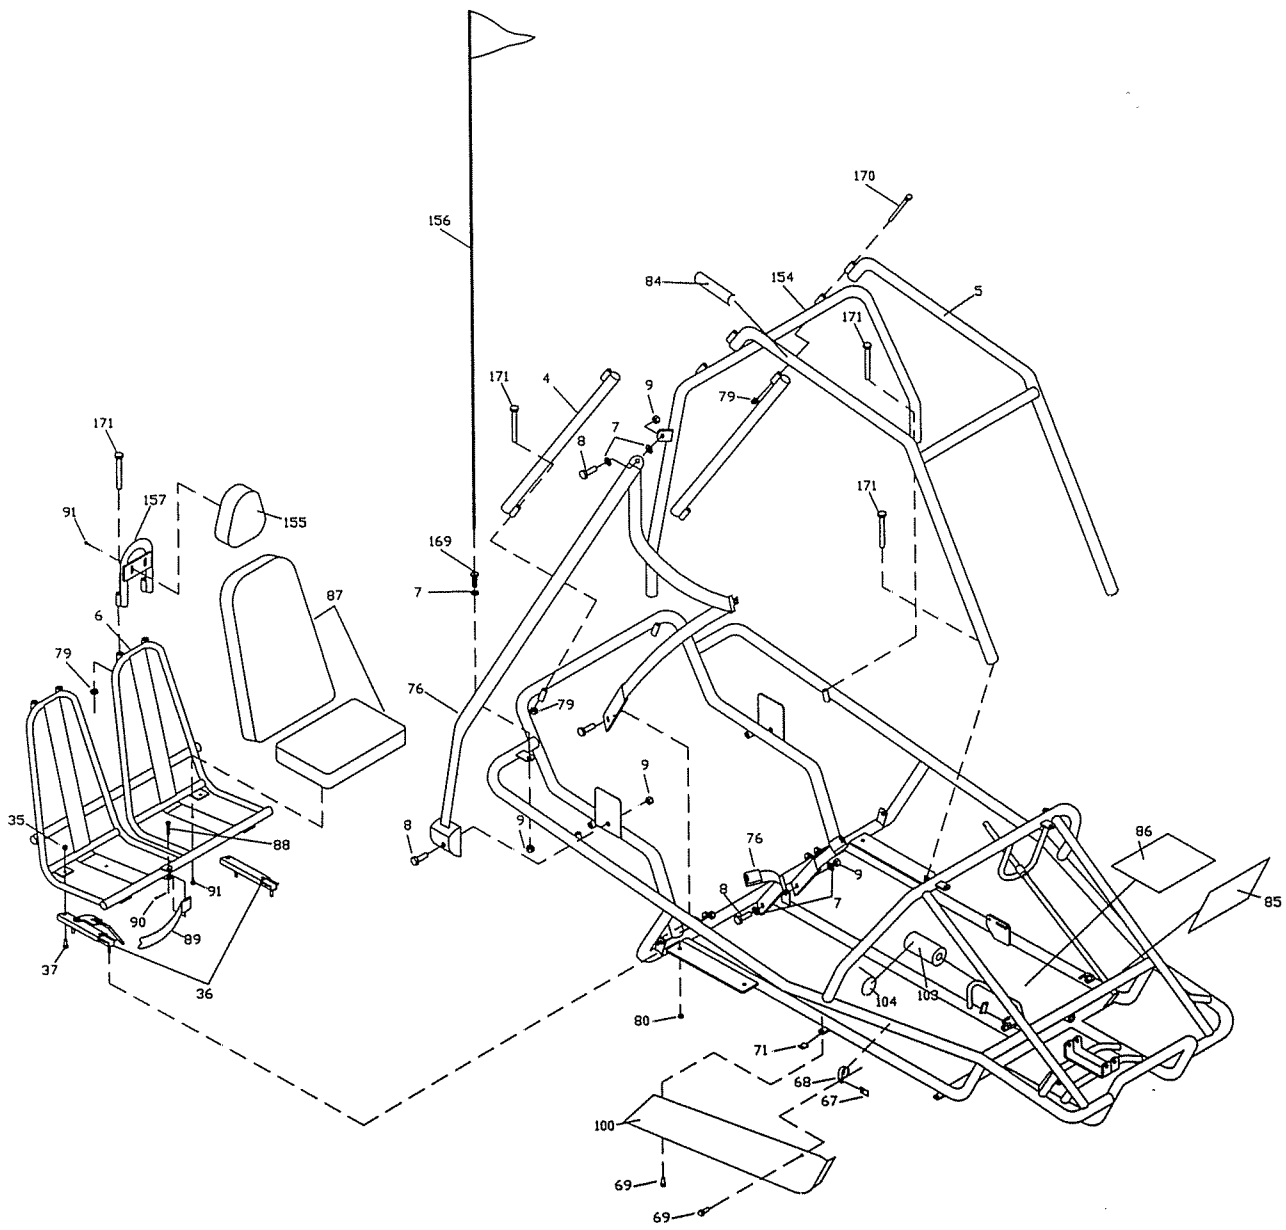

Torque Converter Drive Breakdown

Brake Caliper Breakdown

Orientation of lever and hardware may vary.

PARTS LIST MODEL 7XX

REF NO	PART NO	DESCRIPTION	REF NO	PART NO	DESCRIPTION
1	12458-5	FRAME 706 RED BARON	54	11996-2	BRAKE ROD REAR 706 GBLK
2	12386	SWING ARM - REAR GBLK	55	9597	BRAKE CALIPER MB1
3	11954-2Z	SWING ARM FRONT RH W/ZERK	56	12496	STEERING WHEEL
NI	11955-2Z	SWING ARM FRONT LH W/ZERK	NI	12481	STEERING WHEEL DECORATIVE CAP
4	11923-5	REAR BAR 706 RED BARON	57	9103	BOLT 1/4-20 X 2.000 HHCS G2 Z
5	11925-5	OVERHEAD BAR 706 RED BARON	58	9057	NUT 1/4-20 TL Z
6	12011-2	SEAT FRAME 706B GBLK	59	6511	CHAIN 420 X 66 INCLUDES M.LINK
7	9022	WASHER 1/2 STD FLAT Z	60	2037	MASTER LINK #420
8	9188	BOLT 1/2-13 X 1.50 HHCS G5 Z	61	10381	WH ASM 8IN 18X950 KN
9	1012	NUT 1/2-13 TL HEX Z	62	3548	TIRE 18/9.50-8 KNOBBY
10	1264	BOLT 1/2-13 X 3.750 HHCS G2 Z	63	1430	TUBE 8" (REPAIR PART ONLY)
11	10834	BOLT 1/2-13 X 7.000 HHCS G5 Z	64	G0631	LOOM 6.312 L 1.625 ID
12	1104	SPACER SPLIT .812OD .625ID 1.000L	65	9674-16	SPACER 3/8 ID X 3/8 L ZINC PLTD
13	1119	SPACER .625ID 1.062OD .125THK Z	66	9189	BOLT 1/4-20 X .875 HH WF Z
14	1046	NUT 5/8-11 TL HEX Z	67	8227	NUT 1/4-20 CLIP
15	12141	BOLT SHOULDER 1/2X1.875	68	11387	LOOP CLIP 1.25 ID
16	12140	BUSHING .50 ID X .625 OD X 1.25	69	1876	BOLT 1/4-20 X .625 HH WF Z
17	12490	WHEEL ASM 6" (INCL 18-20)	70	11824	NUT TINNERMAN 2372-04
18	5090	BEARING 5/8 ID 1-3/8 OD	71	2449	NUT TINNERMAN C7343-1420-4
19	5950	SPANNER 5/8 ID X 2-1/8	72	12456	COVER TOP
20	4915C	TIRE 145/70 X 6 KNOBBY	73	12259	COVER BOTTOM
21	3802	TUBE 6" (REPAIR PART ONLY)	74	11776	TAV COVER 2XX4XX
NI	11951-2Z	SPINDLE LH 706 GBLK W/ZERK	75	9929	RUBBER CAP .25ID X .25 BLACK
22	11950-2Z	SPINDLE RH 706 GBLK W/ZERK	76	8778	HARNESS LAP SHOULDER REST
23	12002	TIE ROD ASSM. 706 LONG	77	12015	SHOCK ABSORBER
24	12001	TIE ROD ASSM. 706 SHORT	78	9190	BOLT 3/8-16 X 3.250 HHCS G5 Z
25	1414	ROD END, RH THREAD	79	9085	NUT 3/8-16 TL HEX Z
26	9092	NUT 3/8-24 JAM RH	80	1263	NUT 5/16-18 HEX WF Z
27	11886	TIE ROD 5"	NI	11330	DECAL SHEET-WARNINGS (LARGE)
28	11887	TIE ROD 16.5"	84	12008	DECAL SHEET-WARNINGS (SM.#2)
29	9024	NUT 3/8-24 JAM LH	85	11835	DECAL - FOOTREST SCUFF
30	1415	ROD END, LH THREAD	86	11836	DECAL - FLOOR PAN SCUFF
31	9158	BOLT 3/8-16 X 2.250 HHCS G5 Z	87	11636	SEAT - BACK/BOTTOM SGL PLAIN
32	9146	BOLT 3/8-16 X 1.500 HHCS G5 Z	88	9992	PIN CLEVIS .250 X 1.500
33	6293-16	PEDAL BRAKE - ZINC PLTD	89	4372	HANDHOLD
34	6309-16	PEDAL THROTTLE - ZINC PLTD	90	9116	PIN COTTER 3/32 X .750 Z
35	1189	NUT 5/16-18 HEX TL Z	91	9006	BOLT 1/4-20 X .500 HH WF
36	8655	SEAT SLIDE PAIR	92	12323	STOP SWITCH WIRE (706)
37	9176	BOLT 5/16-18 X 1.000 HHCS G5 Z	93	12459	STOP SWITCH WIRE ASM (706)
38	1447	BOLT 5/16-18X11/16THD SHOULDER	NI	12756	RUN LIGHT KIT (707)
39	9091	WASHER FLAT 3/8 SAE N	NI	10184	LIGHTS (PAIR) (707)
40	9160	BOLT 1/4-20 X .875 HHCS NL G5 Z	94	6773-2	PARKING BRAKE HANDLE WDMT
41	1848	BOLT 1/4-20 X 1.250 HHCS G5 Z	95	6441	WASHER 3/8 SPRING
42	1849	BOLT 1/4-20 X 1.500 HHCS G5 Z	96	9172	BOLT SHOULDER 3/8 X 1/4 SH
43	1846	BOLT 1/4-20 X .750 HHCS G5 Z	97	6440	NUT 5/16-18 JAM
44	1847	BOLT 1/4-20 X 1.000 HHCS G5 Z	98	6442	BRAKE HANDLE COVER
45	1389	BUSHING .25ID X .031G X .313	99	9869	SPACER .250ID .312OD .625 BR
46	9502	SPRING PEDAL LEFT WOUND	100	12018	PANEL 706 RH SIDE
47	9503	SPRING PEDAL RIGHT WOUND	101	12019	PANEL 706 LH SIDE
48	1854	WASHER NBR 14 FLAT MS Z	102	9125	WASHER FLAT 3/8 USS W
49	8251	THROTTLE CABLE 74.5 IN	103	12039	FOAM 2.25 X .88 X 4.500 BLACK
50	9058	NUT 5/16-24 JAM	104	1019	CABLE TIE - BIG BLACK T40ROW
51	12347	SWIVEL SCREW	105	12249	ENGINE - 6.5HP OHC (706)
52	12348	RETURN SPRING		12594	ENGINE - 7HP W/COIL (707)
53	11997-2	BRAKE ROD FRONT 706 GBLK			