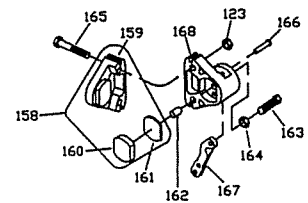

Torque Converter Drive Breakdown

Brake Caliper Breakdown

Orientation of lever and hardware may vary.

PARTS LIST MODEL 7XX

REF NO	PART NO	DESCRIPTION	REF NO	PART NO	DESCRIPTION
1	12458-5	FRAME 706 RED BARON	54	11996-2	BRAKE ROD REAR 706 GBLK
2	12386	SWING ARM - REAR GBLK	55	9597	BRAKE CALIPER MB1
3	11954-2Z	SWING ARM FRONT RH W/ZERK	56	12496	STEERING WHEEL
NI	11955-2Z	SWING ARM FRONT LH W/ZERK	NI	12481	STEERING WHEEL DECORATIVE CAP
4	11923-5	REAR BAR 706 RED BARON	57	9103	BOLT 1/4-20 X 2.000 HHCS G2 Z
5	11925-5	OVERHEAD BAR 706 RED BARON	58	9057	NUT 1/4-20 TL Z
6	12011-2	SEAT FRAME 706B GBLK	59	6511	CHAIN 420 X 66 INCLUDES M.LINK
7	9022	WASHER 1/2 STD FLAT Z	60	2037	MASTER LINK #420
8	9188	BOLT 1/2-13 X 1.50 HHCS G5 Z	61	10381	WH ASM 8IN 18X950 KN
9	1012	NUT 1/2-13 TL HEX Z	62	3548	TIRE 18/9.50-8 KNOBBY
10	1264	BOLT 1/2-13 X 3.750 HHCS G2 Z	63	1430	TUBE 8" (REPAIR PART ONLY)
11	10834	BOLT 1/2-13 X 7.000 HHCS G5 Z	64	G0631	LOOM 6.312 L 1.625 ID
12	1104	SPACER SPLIT .812OD .625ID 1.000L	65	9674-16	SPACER 3/8 ID X 3/8 L ZINC PLTD
13	1119	SPACER .625ID 1.062OD .125THK Z	66	9189	BOLT 1/4-20 X .875 HH WF Z
14	1046	NUT 5/8-11 TL HEX Z	67	8227	NUT 1/4-20 CLIP
15	12141	BOLT SHOULDER 1/2X1.875	68	11387	LOOP CLIP 1.25 ID
16	12140	BUSHING .50 ID X .625 OD X 1.25	69	1876	BOLT 1/4-20 X .625 HH WF Z
17	12490	WHEEL ASM 6" (INCL 18-20)	70	11824	NUT TINNERMAN 2372-04
18	5090	BEARING 5/8 ID 1-3/8 OD	71	2449	NUT TINNERMAN C7343-1420-4
19	5950	SPANNER 5/8 ID X 2-1/8	72	12456	COVER TOP
20	4915C	TIRE 145/70 X 6 KNOBBY	73	12259	COVER BOTTOM
21	3802	TUBE 6" (REPAIR PART ONLY)	74	11776	TAV COVER 2XX4XX
NI	11951-2Z	SPINDLE LH 706 GBLK W/ZERK	75	9929	RUBBER CAP .25ID X .25 BLACK
22	11950-2Z	SPINDLE RH 706 GBLK W/ZERK	76	8778	HARNESS LAP SHOULDER REST
23	12002	TIE ROD ASSM. 706 LONG	77	12015	SHOCK ABSORBER
24	12001	TIE ROD ASSM. 706 SHORT	78	9190	BOLT 3/8-16 X 3.250 HHCS G5 Z
25	1414	ROD END, RH THREAD	79	9085	NUT 3/8-16 TL HEX Z
26	9092	NUT 3/8-24 JAM RH	80	1263	NUT 5/16-18 HEX WF Z
27	11886	TIE ROD 5"	NI	11330	DECAL SHEET-WARNINGS (LARGE)
28	11887	TIE ROD 16.5"	84	12008	DECAL SHEET-WARNINGS (SM.#2)
29	9024	NUT 3/8-24 JAM LH	85	11835	DECAL - FOOTREST SCUFF
30	1415	ROD END, LH THREAD	86	11836	DECAL - FLOOR PAN SCUFF
31	9158	BOLT 3/8-16 X 2.250 HHCS G5 Z	87	11636	SEAT - BACK/BOTTOM SGL PLAIN
32	9146	BOLT 3/8-16 X 1.500 HHCS G5 Z	88	9992	PIN CLEVIS .250 X 1.500
33	6293-16	PEDAL BRAKE - ZINC PLTD	89	4372	HANDHOLD
34	6309-16	PEDAL THROTTLE - ZINC PLTD	90	9116	PIN COTTER 3/32 X .750 Z
35	1189	NUT 5/16-18 HEX TL Z	91	9006	BOLT 1/4-20 X .500 HH WF
36	8655	SEAT SLIDE PAIR	92	12323	STOP SWITCH WIRE (706)
37	9176	BOLT 5/16-18 X 1.000 HHCS G5 Z	93	12459	STOP SWITCH WIRE ASM (706)
38	1447	BOLT 5/16-18X11/16THD SHOULDER	NI	12756	RUN LIGHT KIT (707)
39	9091	WASHER FLAT 3/8 SAE N	NI	10184	LIGHTS (PAIR) (707)
40	9160	BOLT 1/4-20 X .875 HHCS NL G5 Z	94	6773-2	PARKING BRAKE HANDLE WDMT
41	1848	BOLT 1/4-20 X 1.250 HHCS G5 Z	95	6441	WASHER 3/8 SPRING
42	1849	BOLT 1/4-20 X 1.500 HHCS G5 Z	96	9172	BOLT SHOULDER 3/8 X 1/4 SH
43	1846	BOLT 1/4-20 X .750 HHCS G5 Z	97	6440	NUT 5/16-18 JAM
44	1847	BOLT 1/4-20 X 1.000 HHCS G5 Z	98	6442	BRAKE HANDLE COVER
45	1389	BUSHING .25ID X .031G X .313	99	9869	SPACER .250ID .312OD .625 BR
46	9502	SPRING PEDAL LEFT WOUND	100	12018	PANEL 706 RH SIDE
47	9503	SPRING PEDAL RIGHT WOUND	101	12019	PANEL 706 LH SIDE
48	1854	WASHER NBR 14 FLAT MS Z	102	9125	WASHER FLAT 3/8 USS W
49	8251	THROTTLE CABLE 74.5 IN	103	12039	FOAM 2.25 X .88 X 4.500 BLACK
50	9058	NUT 5/16-24 JAM	104	1019	CABLE TIE - BIG BLACK T40ROW
51	12347	SWIVEL SCREW	105	12249	ENGINE - 6.5HP OHC (706)
52	12348	RETURN SPRING		12594	ENGINE - 7HP W/COIL (707)
53	11997-2	BRAKE ROD FRONT 706 GBLK			