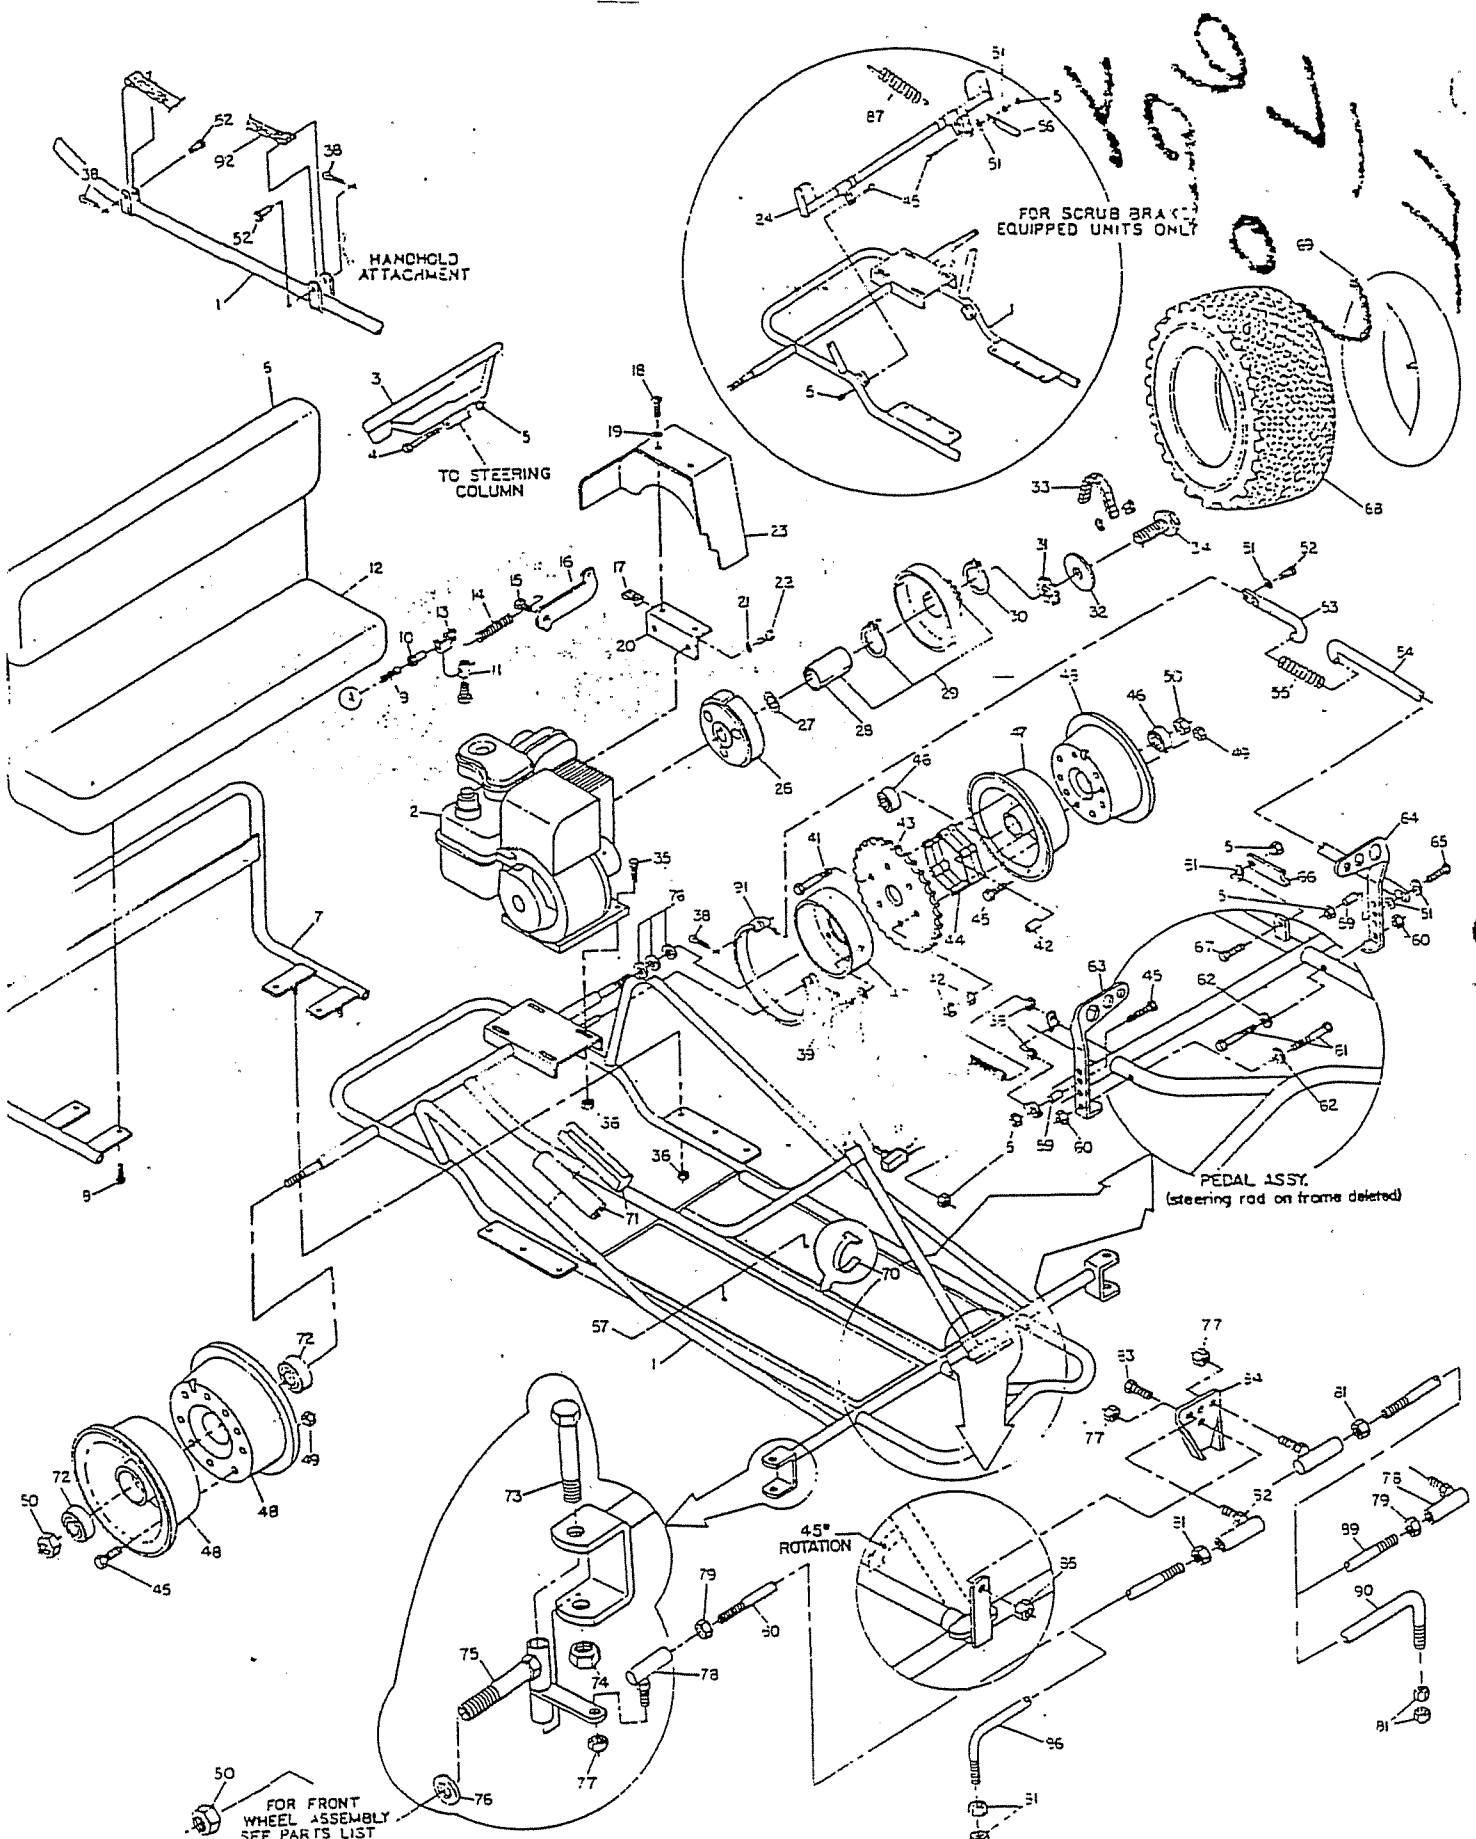

5158 Ft 4" Wheel half

REPAIR PARTS

MODEL 415-C

REF. NO.	PART NO.	DESCRIPTION	REF. NO.	PART NO.	DESCRIPTION
1	3318-2	Frame	58	9058	5/16-24 Hex Jam Nut
2	6010	Engine	59	1389	Bushing
3	6038	Steering Wheel	60	1159	5/16-18 Hex Locknut
4	9630	1/4-20 x 2-3/4 Hex Cap Screw	61	9110	3/8 Shoulder Bolt
5	9057	1/4-20 Hex Toplock Nut	62	9091	3/8 Std. Flat Washer
6	4328	Seat Back	63	8011	Throttle Pedal
7	3325-2	Seat Frame	64	8009	Brake Pedal
8	1876	1/4-20 x 1 1/2 Hex Fl. Whizlock Screw	65	1847	1/4-20 x 1 Hex Cap Screw
9	1390	Throttle Cable	66	1982	Pedal Latch
10	1628	Cable Retainer	67	1845	1/4-20 x 5/8 Hex Cap Screw
11	1018	Cable Stop w/Screw	68	2246	Tire 4.10 x 3.50 x 5
12	4327	Seat Bottom/Flap	69	1753	Innertube 4.10 x 3.50 x 5
13	1285	Connector	70	1019	Tywrap
14	6185	Throttle Return Spring	71	6126	Arm Pad
15	1321	Screw	72	1419	Bearing
16	1320	Spring Anchor	73	1264	1/2-13 x 3/2 Hex Cap Screw
17	5135	#10-24 Tinned Man Nut	74	1012	1/2-13 Hex Toplock Nut
18	6046	#10-24 x 1/2 Truss Head Screw	75	8021	R.H. Spindle
19	6039	Internal Lock Washer	NI	8020	L.H. Spindle
20	3363-2	Chainguard Bracket	76	1650	5/8 I.D. Flat Washer
21	9030	5/16 Int. Lock Washer	77	9123	3/8-24 Hex Toplock Nut
22	9101	5/16-24 x 1/2 Nylock Hex Cap Screw	78	3338	Rod End, L.H. Stud
23	3362	Chainguard	79	9024	3/8-24 L.H. Hex Jam Nut
24		Not Used	80	4357	Tie Rod (Long)
25		Not Used	81	9092	3/8-24 R.H. Hex Jam Nut
26	3286	Clutch Center	82	3337	Rod End, R.H. Stud
27	3146	Fiber Washer	83	4070	3/8-16 x 3/4 Hex Cap Screw
28	3143	Bearing	84	4334-2	Steering Plate
29	3159	Drum With Sprocket	85	9085	3/8-16 Toplock Hex Nut
30	3141	Shaft Snap Ring	86		Not Used
ASM	3473	Clutch (inc. ref. #26-30)	87		Not Used
31	9001	3/8 Int/Ext Lockwasher	88	4419	Stopswitch/Wire
32		Not Used	89	4356	Tie Rod
33	8050	Chain	90		Not Used
34	1491	5/16-24 x 3/4 Hex Cap Screw	91	1036	Brake Band
35	1122	5/16-18 x 1 1/2 Hex Cap Screw	92	4372	Handhold
36	1263	5/16-18 Hex Fl. Whizlock Nut	93	1003	1/4-20 x 1/2 Hex Cap Screw
37		Not Used	NI	1053	4" Inner Tube
38	9116	3/32 Dia. x 3/4 Lg. Cotter Pin	NI	2244	4.10-3.50 x 4 Knobby Tire
39	9090	5/16-18 X 3 1/2 Hex Cap Screw	ASM	4371	Drive Wheel (inc. ref. #21 39-49, 68, 69)
40	1246	Brake Drum	ASM	2247	Non-Drive Wheel (inc. ref. # 45, 48, 49, 68, 69, 72)
41	5791	5/16-18 x 2 1/4 Hex Cap Screw	ASM	4339	Front Wheel
42	1128	3/8-16 Hex Nut	ASM	4358	Tie Rod, L.H. (Short)
43	8007	Sprocket	ASM	4359	Tie Rod, R.H. (Long)
44	8008	Sprocket Spacer	NI	3474	Clutch Key
45	1185	1/4-20 x 3/4 Hex Cap Screw			
46	1093	Bearing			
47	8006	Wheel Half, 5" Tapped			
48	8004	Wheel Half, 5" Untapped			
49	1046	1/4-20 Hex Whizlock Nut			
50	1186	5/8-11 Hex Locknut			
51	1854	1/4 Std. Flat Washer			
52	9118	1/4 Dia. x 1 1/4 Lg. Clevis Pin			
53	4351	Brake Rod, Rear			
54	2377	Brake Rod, Front			
55	5681	Compression Spring			
56		Not Used			
57	4341	Decal Set			

NI = not illustrated
ASM = Assembly