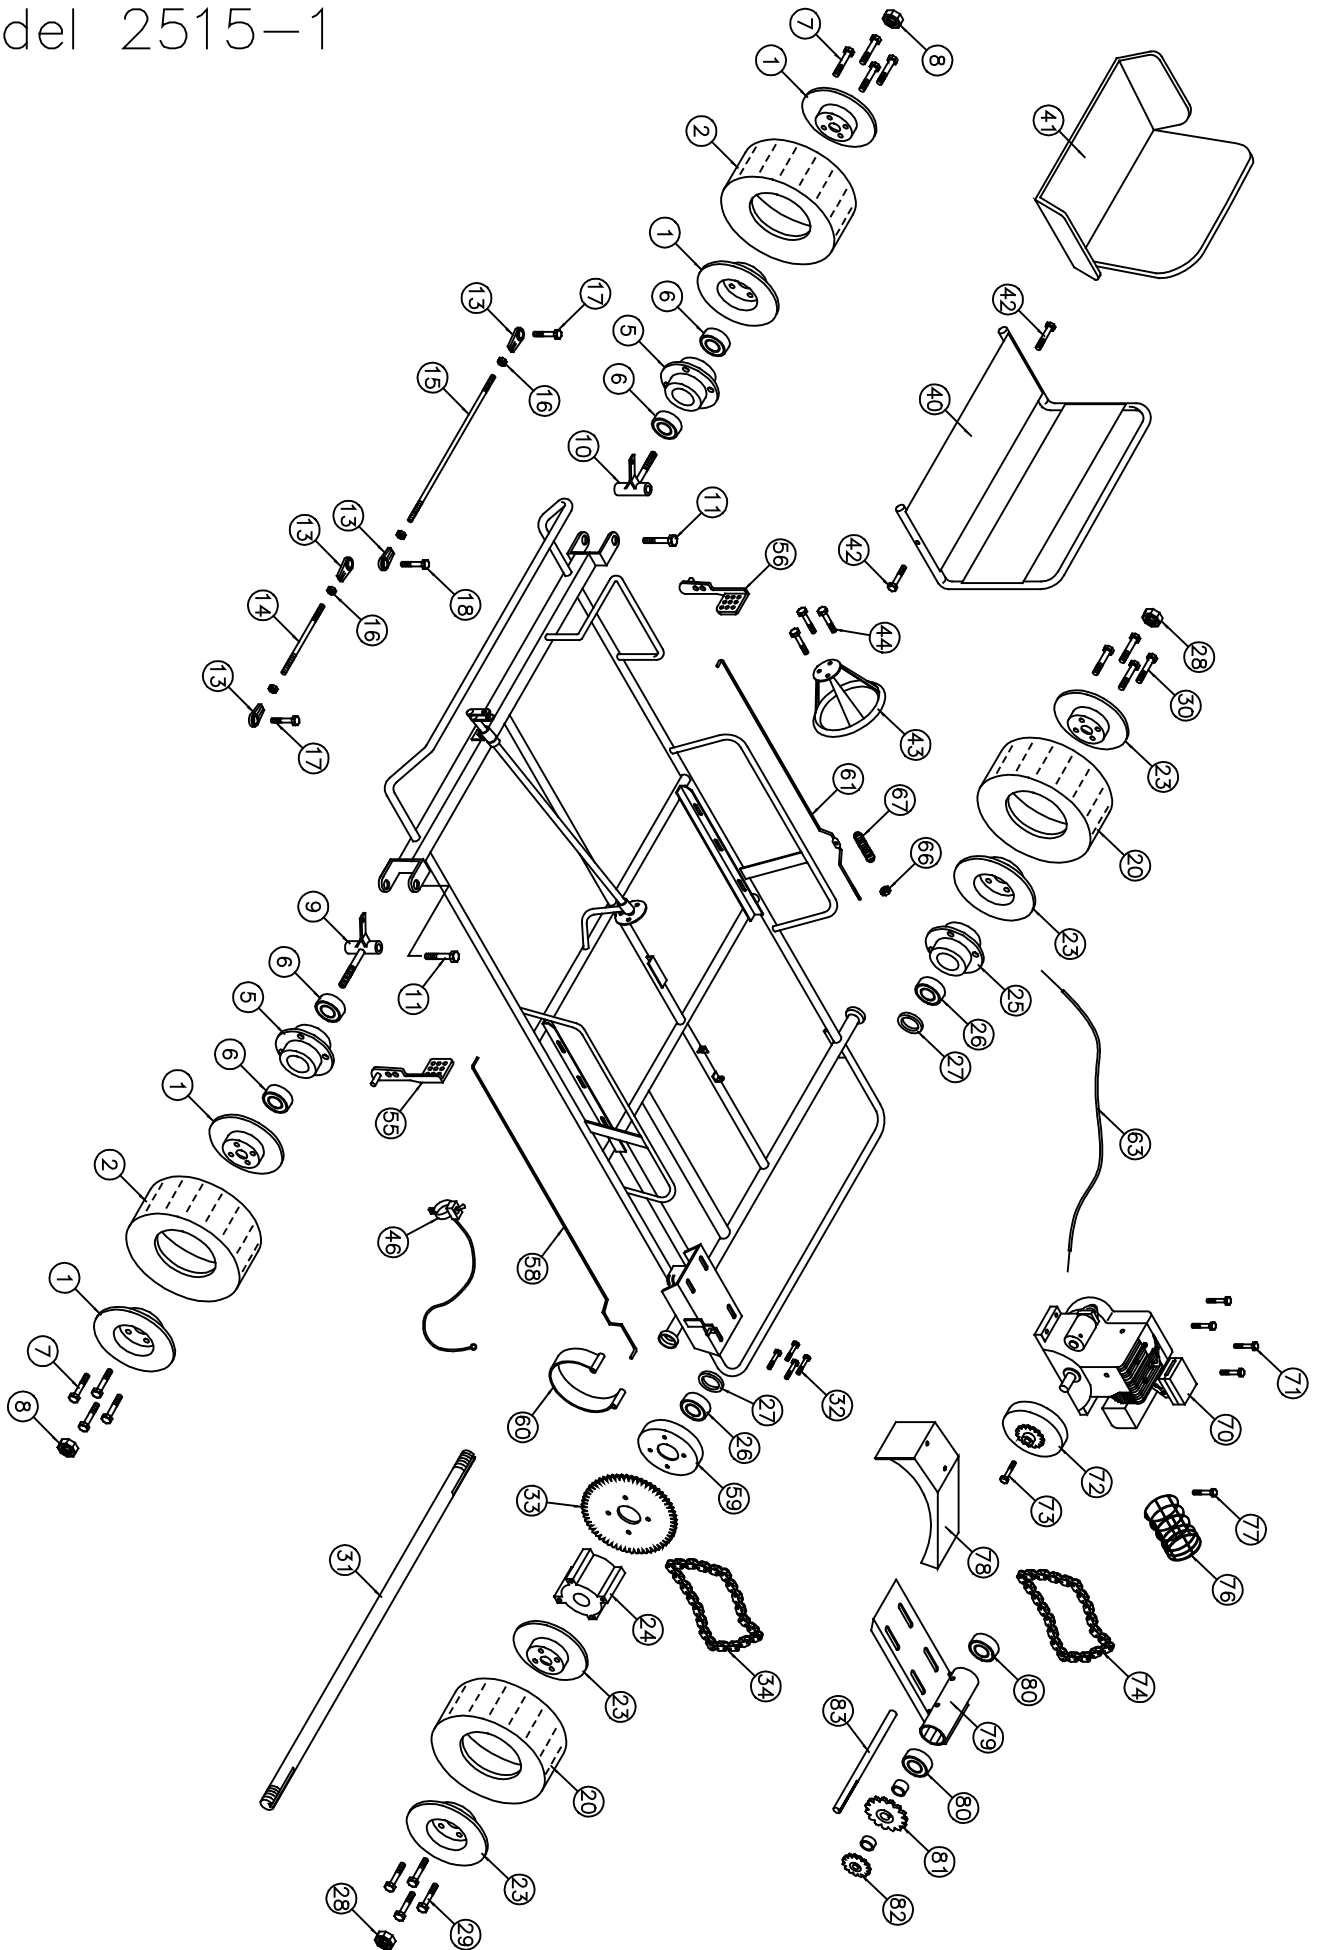

Model 2515-1

Super Wheels®

Go-Kart Parts List - Model 2515-1

No	Part No	Description	Qty	No	Part No	Description	Qty
Front Wheel Section				(41)	G655	Seat Cushion #3 (Hot Bodies)	1
(1)	G213	Split rim wheel 5" (Set)	2	(42)	F958	Bolt 5/16" x 1 1/2" w/ F.W., L.W. & H.Nut	2
(2)	G223	Tire & Tube Assembly (4.10 x 3.50 x 5")	2	(43)	G647	Steering Wheel 10" (Deep Dish)	1
(3)	G214*	Tire (4.10 x 3.50 x 5")	2	(44)	F924	Bolt 1/4" x 3/4" w/L.W. & Hex Nut	3
(4)	G215*	Tube (4.10 x 3.50 x 5")	2	(45)	I229*	Cable tie	1
(5)	G216	Flange hub 1 3/8" bore	2	(46)	G642	Toggle Kill Switch w/ wire (48")	1
(6)	G204	Bearing (1 3/8" OD x 5/8" ID)	4	(47)	G102*	Flag	1
(7)	F962	Bolt 3/8" x 3/4" w/Lock Washer	8	(48)	G121*	Flag holder	1
(8)	F328	Lock nut 5/8"	2	(49)	G690*	Seat Adjuster	1
(9)	G227	Spindle (left)	1	Throttle & Brake Section			
(10)	G228	Spindle (right)	1	(55)	G433	Brake pedal	1
(11)	F996	King pin bolt (1/2" x 3 3/4" w/(2)F.W. & L.N.)	2	(56)	G434	Gas pedal	1
(12)	I215*	Grease fitting 1/4" (Spindles)	2	(57)	F504*	Cotter Pin (1/8" x 1")	4
(13)	G207	Tie rod bearing 3/8"	4	(58)	G494	Brake rod #24B (CBC)	1
(14)	G232	Tie rod 3/8" x 6"	1	(59)	G428	Brake drum	1
(15)	G233	Tie rod 3/8" x 16 1/2"	1	(60)	G449	Brake band	1
(16)	F309	Hex Nut 3/8" NF	4	(61)	G582	Throttle rod #11TZ	1
(17)	F949	Bolt 3/8" x 1 1/4" w/F.W. & Lock Nut	2	(63)	G488	Throttle wire & conduit (31" Cable)	1
(18)	F948	Bolt 3/8" x 2" w/(3)F.W. & (1) Lock Nut	1	(64)	G418*	Conduit Clip	1
Rear Wheel Section				(65)	F935*	Bolt 3/16" x 3/4" w/L washer & nut	1
(20)	G276	Tire & Tube Assembly (14.5x700x6")	2	(66)	F252	Nylock Nut	1
(21)	G277*	Tire (14.5x700x6")	2	(67)	I206	Spring	1
(22)	G278*	Tube (14.5x700x6")	2	Engine Section			
(23)	G251	Split rim wheel 6" (Set)	2	(70)	E104	Briggs & Stratton 5 hp Engine (136212)	1
(24)	G308	Drive hub 3/4" bore	1	(71)	F809	Bolt 5/16" x 2 1/2" w/ Flange Nut	4
(25)	G310	Flange hub 3/4" bore	1	(72)	G728	Sprocket Clutch	1
(26)	G903	Bearing (1 5/8" OD x 3/4" ID)	2	(73)	F942	Bolt 5/16" x 3/4" NF w/ FW & LW	1
(27)	G237	Wear Ring 3/4"	2	(74)	G580	Chain 420/45 pit.	1
(28)	F330	Lock nut 3/4"	2	(75)	F992*	Nut 1/4" w/Lock washer	2
(29)	F947	Bolt 3/8" x 1" w/Lock washer	4	(76)	G762	Muffler Guard	1
(30)	F962	Bolt 3/8" x 3/4" w/Lock washer	4	(77)	F902	Bolt 1/4" x 1/2" w/ LW	1
(31)	G342	Axle 3/4" x 36"	1	(78)	G779	Speed Reducer Guard	1
(32)	F954	Bolt 3/8" x 1 1/4" w/ Lock washer	4	(79)	G780	Speed Reducer Plate	1
(33)	G541	Sprocket 54T (41A)	1	(80)	G903	Bearing (1 5/8" OD x 3/4" ID)	2
(34)	G567	Drive chain #40-62	1	(81)	G579	Sprocket #41-22T	1
(35)	G520*	Connector link #41	1	(82)	G501	Sprocket 12T	1
(36)	I112*	Key 3/16" x 2 3/4"	2	(83)	G581	Jack Shaft 3/4" x 8"	1
Frame Section				(84)	F112*	Bolt 5/16" x 3/4" NF w/LW	2
(39)	G685*	Seat Belt	1	(85)	G778*	Guard Bracket	1
(40)	G687	Metal Seat #3	1	(86)	F808*	Bolt 3/16" x 1/2" w/ 10-24 Speed Nut	2