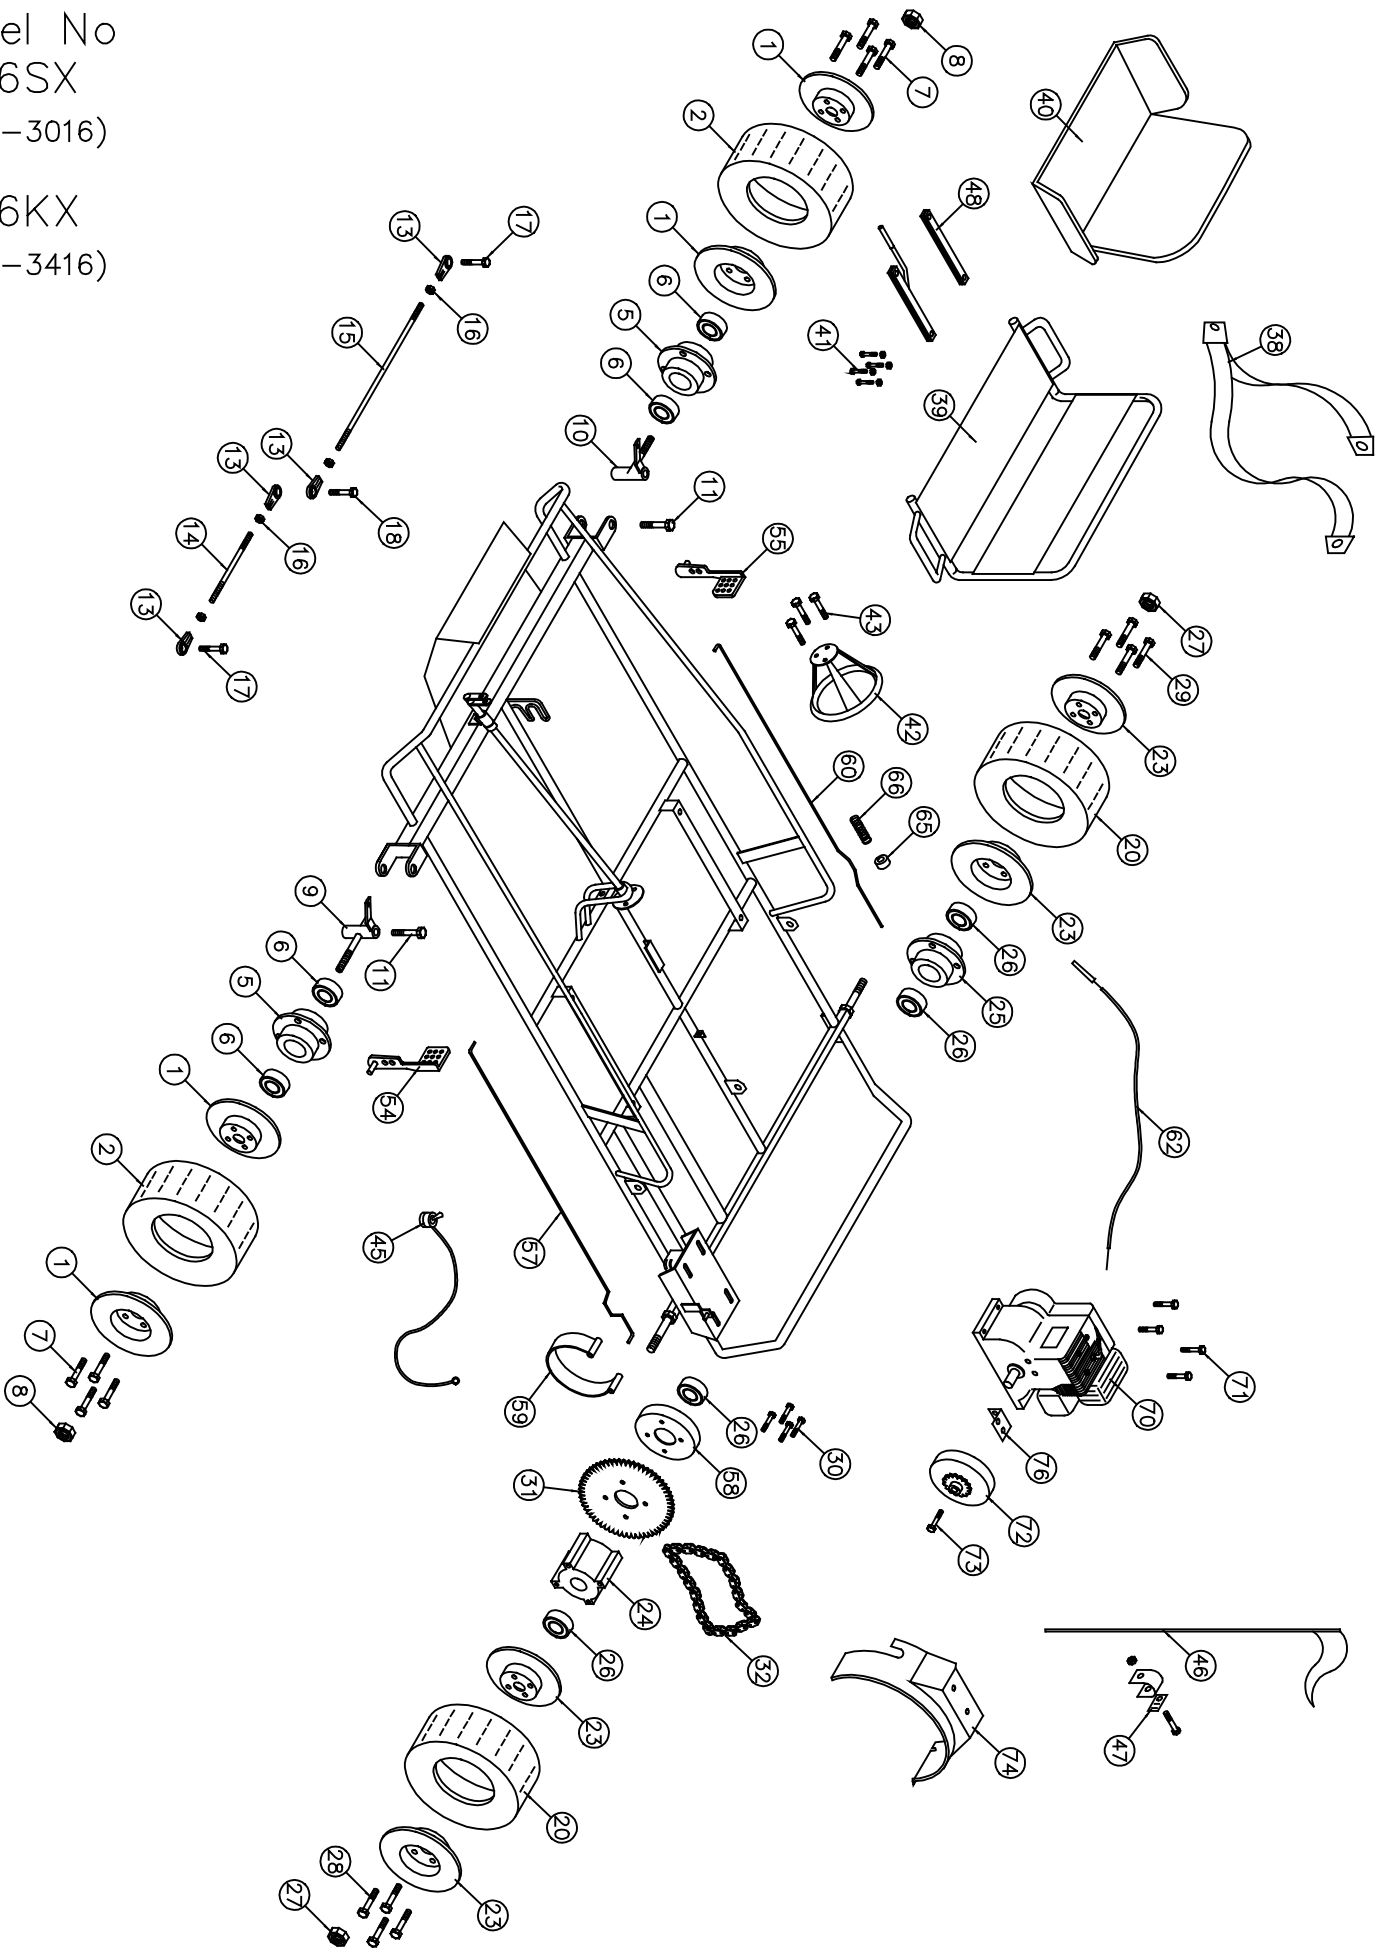

## Go-Kart Item No 2506-3016, 2506-3416

No	Part No	Description	Qty	No	Part No	Description	Qty
<b>Front Wheel Section</b>				<b>Frame Section</b>			
(1)	G344	Split rim wheel 6" (Set)	2	(38)	G695	Seat Belt 3-Point	2
(2)	G244	Tire & Tube Assembly (13x500x6")	2	(39)	G700	Metal Seat D/S	1
(3)	G245*	Tire (13x500x6")	2	(40)	G655	Seat Cushion #3 (HB)	1
(4)	G246*	Tube (13x500x6")	2	(41)	F958	Bolt 5/16" x 1 1/2" w/ F.W., L.W. & H.Nut	2
(5)	G216	Flange hub 1 3/8" Bore	2	(42)	G647	Steering Wheel 10" (Deep Dish)	1
(6)	G204	Bearing (1 3/8" OD x 5/8" ID)	4	(43)	F924	Bolt 1/4" x 3/4" w/L.W. & Hex Nut	3
(7)	F962	Bolt 3/8" x 3/4" (w/Lock Washer)	8	(44)	I229*	Cable tie	1
(8)	F328	Lock nut 5/8"	2	(45)	G642	Toggle Kill Switch w/ wire (48")	1
(9)	G227	Spindle (left)	1	(46)	G155	Flag	1
(10)	G228	Spindle (right)	1	(47)	G121	Flag holder	1
(11)	F996	King pin bolt (1/2" x 3 3/4" w/(2)F.W. & L.N.)	2	(48)	G690	Seat Adjuster	1
(12)	I215*	Grease fitting 1/4" (Spindles)	2	<b>Throttle &amp; Brake Section</b>			
(13)	G207	Tie rod bearing 3/8"	4	(54)	3291506	Brake pedal	1
(14)	G232	Tie rod 3/8" x 6"	1	(55)	3291505	Gas pedal	1
(15)	G233	Tie rod 3/8" x 16 1/2"	1	(56)	F504*	Cotter Pin (1/8" x 1")	4
(16)	F309	Hex Nut 3/8" NF	4	(57)	G494	Brake rod #24B (CBC)	1
(17)	F949	Bolt 3/8" x 1 1/4" w/F.W. & Lock Nut	2	(58)	G428	Brake drum	1
(18)	F948	Bolt 3/8" x 2" w/(3)F.W. & (1) Lock Nut	1	(59)	G449	Brake band	1
<b>Rear Wheel Section</b>				(60)	G582	Throttle rod #11TZ	1
(20)	G248	Tire & Tube Assembly (15x600x6")	2	(62)	G488	Throttle wire & conduit (31" Cable)	1
(21)	G249*	Tire (15x600x6")	2	(63)	G418*	Conduit Clip	1
(22)	G250*	Tube (15x600x6")	2	(64)	F935*	Bolt 3/16" x 3/4" w/L washer & nut	1
(23)	G294	Split rim wheel 6" (Set)	2	(65)	F252	Nyloc Nut	1
(24)	G222	Drive hub 1 3/8" bore	1	(66)	I206	Spring	1
(25)	G216	Flange hub 1 3/8" bore	1	<b>Engine Section</b>			
(26)	G204	Bearing (1 3/8" OD x 5/8" ID)	4	(70)	E138	Tecumseh 6 hp Engine w/ Alt	1
(27)	F328	Lock nut 5/8"	2	(71)	F970	Bolt 5/16" x 1 3/4" w/F.W., L.W. & H.Nut	4
(28)	F947	Bolt 3/8" x 1" w/Lock washer	4	(72)	G728	Centrifugal Sprocket Clutch (#41-10T)	1
(29)	F962	Bolt 3/8" x 3/4" w/Lock washer	4	(73)	F942	Bolt 5/16" x 3/4" NF w/ L.W. & F.W.	1
(30)	F954	Bolt 3/8" x 1 1/4" w/ Lock washer	4	(74)	3371105	Drive Cover	1
(31)	G584	Sprocket 72T	1	(75)	F111*	Bolt 5/16" x 3/4" NF	2
(32)	G587	Drive chain #420-78 Pitches	1	(76)	G778	Guard Bracket	1
(33)	G520*	Connector link #41	1	(77)	F808*	Bolt 3/16" x 1/2" w/ 10-24 Speed Nut	2
				(78)	G107*	Light Kit	1