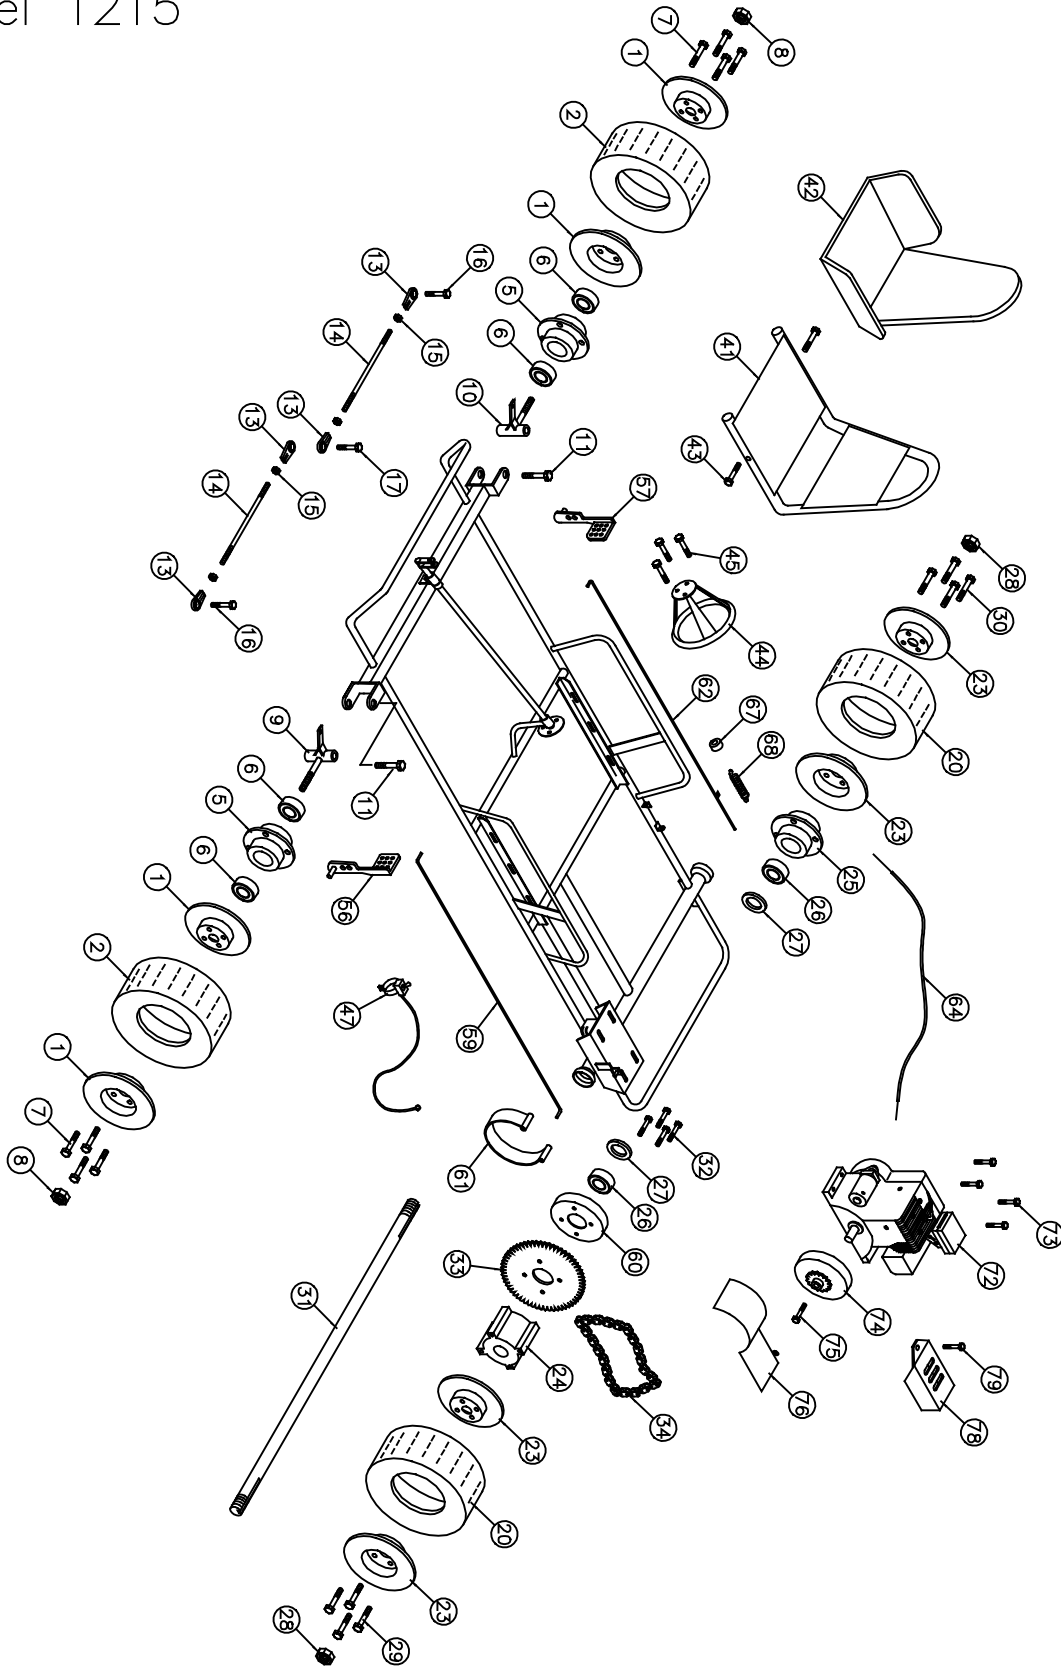

Model 1215

Super Wheels®

Go-Kart Parts List - Model 1215

No	Part No	Description	Qty	No	Part No	Description	Qty
Front Wheel Section				Frame Section			
(1)	G213	Split rim wheel 5" (Set)	2	(40)	G689*	Seat Belt	1
(2)	G223	Tire & Tube Assembly (4.10 x 3.50 x 5")	2	(41)	G686	Metal Seat	1
(3)	G214*	Tire (4.10 x 3.50 x 5")	2	(42)	G656	Seat Cushion #4 (Hot Bodies)	1
(4)	G215*	Tube (4.10 x 3.50 x 5")	2	(43)	F958	Bolt 5/16" x 1 1/2" w/ F.W., L.W. & H.Nut	2
(5)	G216	Flange hub 1 3/8" bore	2	(44)	G647	Steering Wheel 10" (Deep Dish)	1
(6)	G204	Bearing (1 3/8" OD x 5/8" ID)	4	(45)	F924	Bolt 1/4" x 3/4" w/L.W. & Hex Nut	3
(7)	F962	Bolt 3/8" x 3/4" w/Lock Washer	8	(46)	I229*	Cable tie	1
(8)	F328	Lock nut 5/8"	2	(47)	G642	Toggle Kill Switch w/ wire (48")	1
(9)	G227	Spindle (left)	1	(48)	G102*	Flag	1
(10)	G228	Spindle (right)	1	(49)	G121*	Flag holder	1
(11)	F996	King pin bolt (1/2" x 3 3/4" w/F.W. & L.N.)	2	(50)	G690*	Seat Adjuster	1
(12)	I215*	Grease fitting 1/4" (Spindles)	2	Throttle & Brake Section			
(13)	G207	Tie rod bearing 3/8"	4	(56)	G433	Brake pedal	1
(14)	G231	Tie rod 3/8" x 10 1/4"	2	(57)	G434	Gas pedal	1
(15)	F309	Hex Nut 3/8" (fine thread)	4	(58)	F504*	Cotter Pin (1/8" x 1")	4
(16)	F949	Bolt 3/8" x 1 1/4" w/F.W. & Lock Nut	2	(59)	G468	Brake rod #5B	1
(17)	F948	Bolt 3/8" x 2" w/(3)F.W. & (1) Lock Nut	1	(60)	G428	Brake drum	1
Rear Wheel Section				(61)	G449	Brake band	1
(20)	G223	Tire & Tube Assembly (4.10 x 3.50 x 5")	2	(62)	G582	Throttle rod #11TZ	1
(21)	G214*	Tire (4.10 x 3.50 x 5")	2	(64)	G489	Throttle wire & conduit (37" Cable)	1
(22)	G215*	Tube (4.10 x 3.50 x 5")	2	(65)	G418*	Conduit Clip	1
(23)	G213	Split rim wheel 5" (Set)	2	(66)	F935*	Bolt 3/16" x 3/4" w/L washer & nut	1
(24)	G308	Drive hub 3/4" bore	1	(67)	F252	Nyloc Nut	1
(25)	G310	Flange hub 3/4" bore	1	(68)	I206	Spring	1
(26)	G903	Bearing (1 5/8" OD x 3/4" ID)	2	Engine Section			
(27)	G237	Wear Ring 3/4"	2	(72)	E104	Briggs & Stratton 5 hp Engine (136212)	1
(28)	F330	Lock nut 3/4"	2	(73)	F970	Bolt 5/16" x 1 3/4" w/F.W., L.W. & H.Nut	4
(29)	F947	Bolt 3/8" x 1" w/Lock washer	4	(74)	G728	Centrifugal Sprocket Clutch (#41-10T)	1
(30)	F962	Bolt 3/8" x 3/4" w/Lock washer	4	(75)	F942	Bolt 5/16" x 3/4" NF w/ FW & LW	1
(31)	G343	Axle 3/4" x 34 1/4"	1	(76)	G771	Chain Guard	1
(32)	F954	Bolt 3/8" x 1 1/4" w/ Lock washer	4	(77)	F111*	Bolt 5/16" x 3/4" NF	2
(33)	G541	Sprocket 54T (41A)	1	(78)	G762	Muffler Guard	1
(34)	G547	Drive chain #41-60 Pitches	1	(79)	F902	Bolt 1/4" x 1/2" w/ LW	1
(35)	G520*	Connector link #41	1	(80)	G778*	Guard Bracket	1
(36)	I112*	Key 3/16" x 2 3/4"	2	(81)	F808*	Bolt 3/16" x 1/2" w/ 10-24 Speed Nut	2