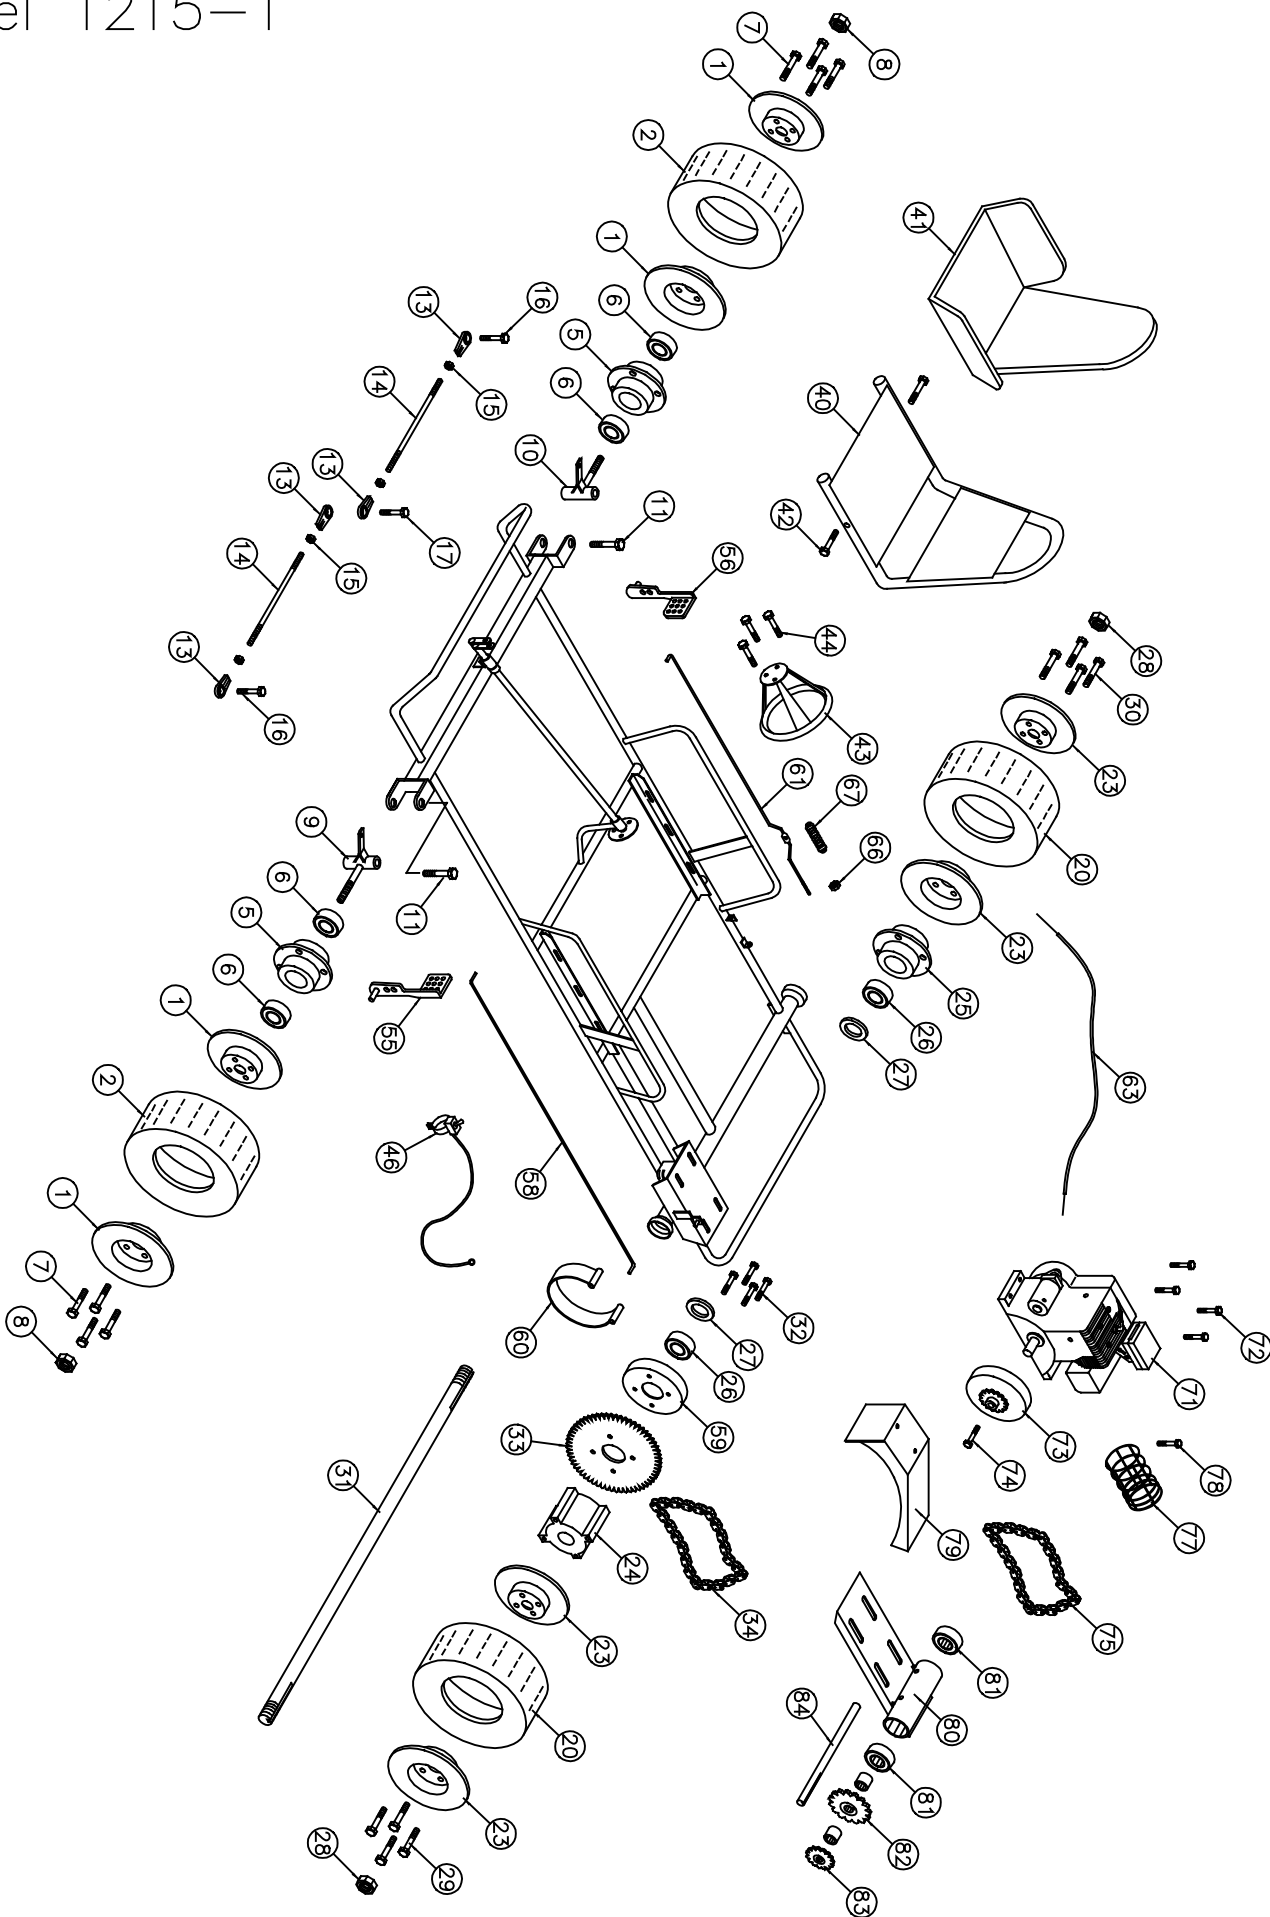

Model 1215-1

Super Wheels®

Go-Kart Parts List - Model 1215-1

No	Part No	Description	Qty	No	Part No	Description	Qty
Front Wheel Section				(41)	G656	Seat Cushion #4 (Hot Bodies)	1
(1)	G213	Split rim wheel 5" (Set)	2	(42)	F958	Bolt 5/16" x 1 1/2" w/ F.W., L.W. & H.Nut	2
(2)	G223	Tire & Tube Assembly (4.10 x 3.50 x 5")	2	(43)	G647	Steering Wheel 10" (Deep Dish)	1
(3)	G214*	Tire (4.10 x 3.50 x 5")	2	(44)	F924	Bolt 1/4" x 3/4" w/L.W. & Hex Nut	3
(4)	G215*	Tube (4.10 x 3.50 x 5")	2	(45)	I229*	Cable tie	1
(5)	G216	Flange hub 1 3/8" bore	2	(46)	G642	Toggle Kill Switch w/ wire (48")	1
(6)	G204	Bearing (1 3/8" OD x 5/8" ID)	4	(47)	G102*	Flag	1
(7)	F962	Bolt 3/8" x 3/4" w/Lock Washer	8	(48)	G121*	Flag holder	1
(8)	F328	Lock nut 5/8"	2	(49)	G690*	Seat Adjuster	1
(9)	G227	Spindle (left)	1	Throttle & Brake Section			
(10)	G228	Spindle (right)	1	(55)	G433	Brake pedal	1
(11)	F996	King pin bolt (1/2" x 3 3/4" w/F.W. & L.N.)	2	(56)	G434	Gas pedal	1
(12)	I215*	Grease fitting 1/4" (Spindles)	2	(57)	F504*	Cotter Pin (1/8" x 1")	4
(13)	G207	Tie rod bearing 3/8"	4	(58)	G468	Brake rod #5B	1
(14)	G231	Tie rod 3/8" x 10 1/4"	2	(59)	G428	Brake drum	1
(15)	F309	Hex Nut 3/8" NF	4	(60)	G449	Brake band	1
(16)	F949	Bolt 3/8" x 1 1/4" w/F.W. & Lock Nut	2	(61)	G582	Throttle rod #11TZ	1
(17)	F948	Bolt 3/8" x 2" w/(3)F.W. & (1) Lock Nut	1	(63)	G489	Throttle wire & conduit (37" Cable)	1
Rear Wheel Section				(64)	G418*	Conduit Clip	1
(20)	G276	Tire & Tube Assembly (14.5x700x6")	2	(65)	F935*	Bolt 3/16" x 3/4" w/L washer & nut	1
(21)	G277*	Tire (14.5x700x6")	2	(66)	F252	Nylock Nut 5/16" - 24 NF	1
(22)	G278*	Tube (14.5x700x6")	2	(67)	I206	Compression Spring	1
(23)	G251	Split rim wheel 6" (Set)	2	Engine Section			
(24)	G308	Drive hub 3/4" bore	1	(71)	E104	Briggs & Stratton 5 hp Engine (136212)	1
(25)	G310	Flange hub 3/4" bore	1	(72)	F809	Bolt 5/16" x 2 1/2" w/Flange Nut	4
(26)	G903	Bearing (1 5/8" OD x 3/4" ID)	2	(73)	G728	Sprocket Clutch	1
(27)	G237	Wear Ring 3/4"	2	(74)	F942	Bolt 5/16" x 3/4" NF w/ FW & LW	1
(28)	F330	Lock nut 3/4"	2	(75)	G580	Chain 420/45 pit.	1
(29)	F947	Bolt 3/8" x 1" w/Lock washer	4	(76)	F111*	Bolt 5/16" x 3/4"	2
(30)	F962	Bolt 3/8" x 3/4" w/Lock washer	4	(77)	G762	Muffler Guard	1
(31)	G343	Axle 3/4" x 34 1/4"	1	(78)	F902	Bolt 1/4" x 1/2" w/ LW	1
(32)	F954	Bolt 3/8" x 1 1/4" w/ Lock washer	4	(79)	G779	Speed Reducer Guard	1
(33)	G541	Sprocket 54T (41A)	1	(80)	G780	Speed Reducer Plate	1
(34)	G567	Drive chain #40-62	1	(81)	G903	Bearing (1 5/8" OD x 3/4" ID)	2
(35)	G520*	Connector link #41	1	(82)	G579	Sprocket #41-22T	1
(36)	I112*	Key 3/16" x 2 3/4"	2	(83)	G501	Sprocket 12T	1
Frame Section				(84)	G581	Jack Shaft 3/4" x 8"	1
(39)	G689*	Seat Belt	1	(85)	G778*	Guard Bracket	1
(40)	G686	Metal Seat	1	(86)	F808*	Bolt 3/16" x 1/2" w/ 10-24 Speed Nut	2